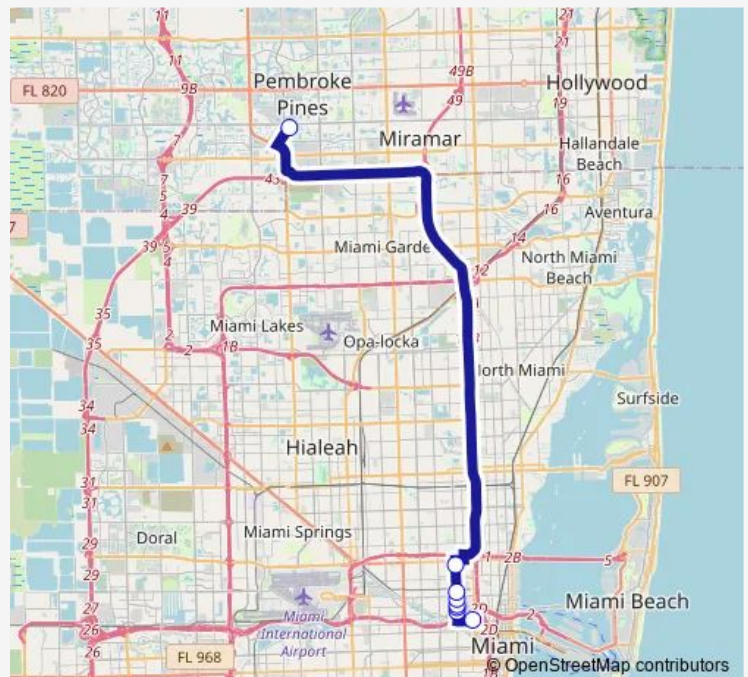

### Direction

NW 12 A/NW 14 S — NEW Miramar Park & Ride

2 stops

[Open route schedule](#)

NW 12 A/NW 14 S

NEW Miramar Park & Ride

### Route schedule

NW 12 A/NW 14 S — NEW Miramar Park & Ride

Monday 06:00-06:51

Tuesday 06:00-06:51

Wednesday 06:00-06:51

Thursday 06:00-06:51

Friday 06:00-06:51

Saturday —

### Route info

Direction: NW 12 A/NW 14 S

Stops: 2

Trip Duration: 0 hour 49 min

**Direction**

NEW Miramar Park &amp; Ride — NW 12 A/NW 14 S

7 stops

[Open route schedule](#)

## Route info

Direction: NEW Miramar Park &amp; Ride

Stops: 7

Trip Duration: 1 hour 0 min

**Direction**

Culmer Metrorail Station — NEW Miramar Park &amp; Ride

8 stops

[Open route schedule](#)