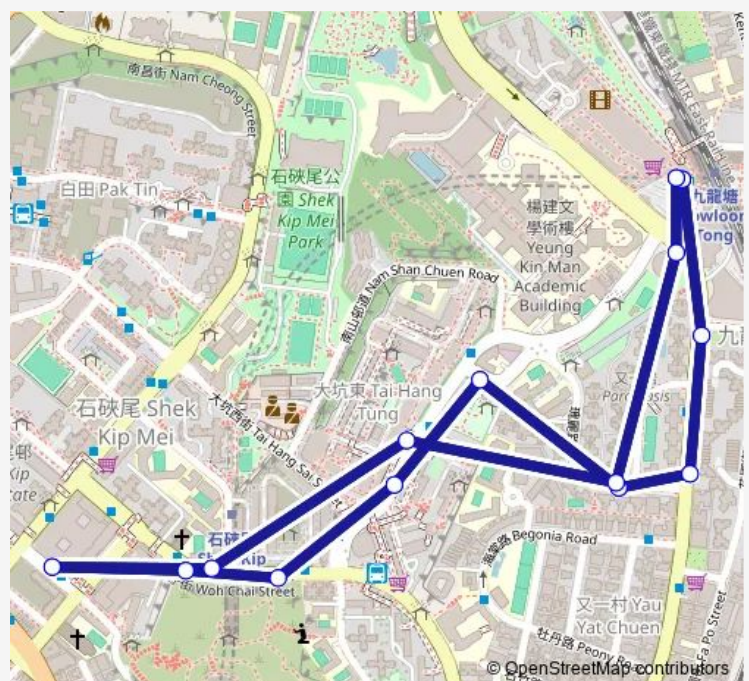

TAT CHEE AVENUE, NEAR LYNDHURST, VILLAGE GARDENS

GRANDEUR ROAD, NEAR GRANDEUR VILLA BLOCK 2

LUNG CHU STREET, NEAR TAI HANG TUNG ESTATE PLAYGROUND NO. 2

TAI HANG TUNG ROAD, NEAR TUNG HOI HOUSE, TAI HANG TUNG ESTATE

WOH CHAI STREET, NEAR MAN LOK HOUSE, TAI HANG SAI ESTATE

WOH CHAI STREET, NEAR THE CHURCH OF CHRIST IN CHINA MING YIN COLLEGE

NAM CHEONG STREET, OUTSIDE PUBLIC HEALTH LABORATORY CENTRE

WOH Chai Street, Outside Ming YIN College

TAI HANG TUNG ROAD, NEAR NAM ON HOUSE, NAM SHAN ESTATE

GRANDEUR ROAD, NEAR PARC OASIS TOWER 7

TAT CHEE AVENUE, NEAR THE JOCKEY CLUB ENVIRONMENTAL BUILDING

FESTIVAL WALK

Route schedule

FESTIVAL WALK — FESTIVAL WALK

Monday	07:00
Tuesday	07:00
Wednesday	07:00
Thursday	07:00
Friday	07:00
Saturday	07:00
Sunday	07:00

Route info

Direction: FESTIVAL WALK

Stops: 14

Trip Duration: 0 hour 12 min

41A — YAU YAT Tsuen - Shek KIP MEI Station (Circular) (Short Working Service)