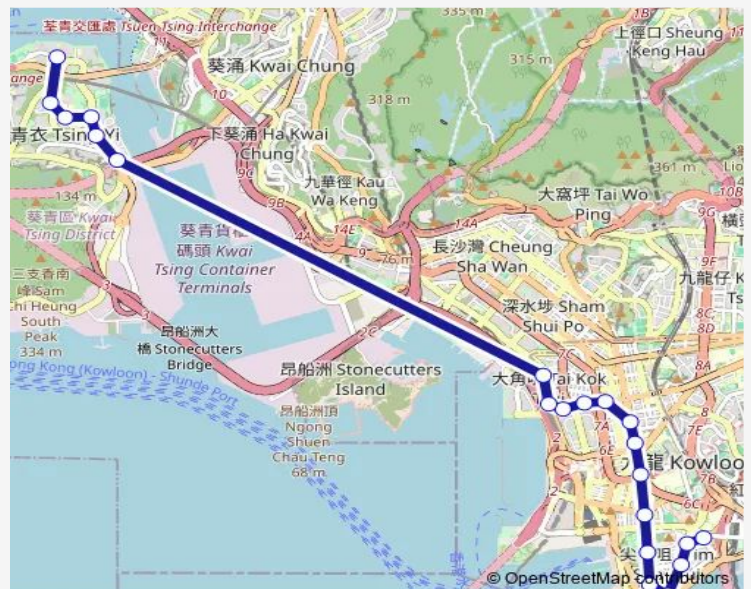

[Kmb] Tsing YI Estate Comm. Complex[[Lwb] Tsing YI Estate Comm. Complex

[Kmb] Tsing YI Market[[Lwb] Tsing YI Market

[Kmb] Tsing YI Ferry BUS Terminus

[Kmb+Ctb] Greenfield Garden/
Greenfield Garden, Tsing YI Heung SZE WUI Road[[Kmb] Greenfield Garden][Lwb] Greenfield Garden

[Kmb+Ctb] Tsing YI Industrial Centre/
 Tsing YI Industrial Centre, Tsing YI Heung SZE WUI Road[[Kmb] Tsing YI Industrial Centre][Lwb] Tsing YI Industrial Centre

[Ctb] Metropark Hotel Mongkok, LAI CHI KOK Road[[Kmb+Ctb] Arran Street Mong KOK/
Metropark Hotel Mongkok, LAI CHI KOK Road[[Kmb] Arran Street Mong Kok

[Ctb] Argyle Centre, Nathan Road[[Kmb] Mong KOK Station

[Ctb] Sino Centre, Nathan Road[[Kmb] SOY Street Mong Kok

[Kmb] Wing Sing Lane YAU MA Tei

Route schedule

[Kmb+Ctb] Tsing YI BBI - Cheung ON BUS Terminus/
Cheung ON Estate[[Kmb] Tsing YI BBI - Cheung ON BUS Terminus][Lwb] Tsing YI BBI - Cheung ON BUS Terminus — [Ctb] Tsim SHA Tsui East[[Kmb] Tsim SHA Tsui East BUS Terminus

Monday	05:40-20:55
Tuesday	05:40-20:55
Wednesday	05:40-20:55
Thursday	05:40-20:55
Friday	05:40-20:55
Saturday	05:40-20:30
Sunday	05:40-21:20

Route info

Direction: [Kmb+Ctb] Tsing YI BBI - Cheung ON BUS Terminus/
Cheung ON Estate[[Kmb] Tsing YI BBI - Cheung ON BUS Terminus][Lwb] Tsing YI BBI - Cheung ON BUS Terminus

Stops: 20

Trip Duration: 0 hour 54 min

41A — Tsing YI (Cheung ON Estate) - Tsim SHA Tsui East **BusMaps**