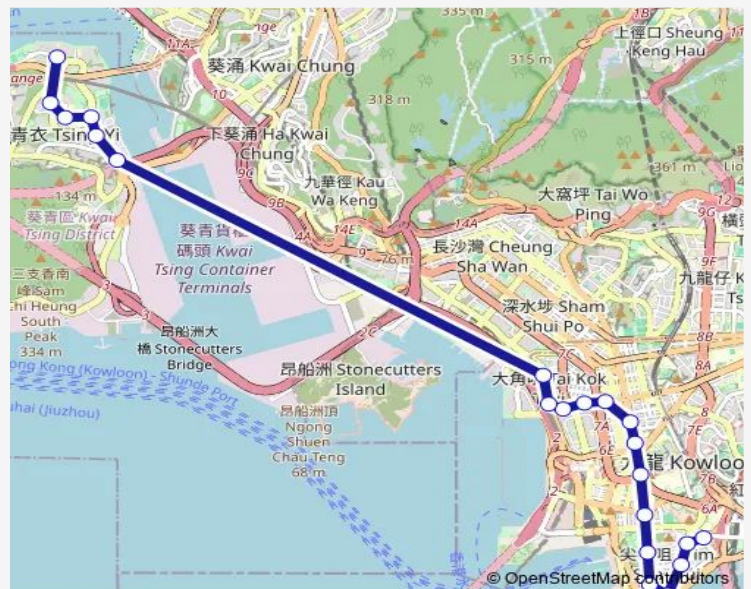

[Kmb] Tsing YI Estate Comm. Complex[[Lwb] Tsing YI Estate Comm. Complex

[Kmb] Tsing YI Market[[Lwb] Tsing YI Market

[Kmb] Tsing YI Ferry BUS Terminus

[Kmb+Ctb] Greenfield Garden/
Greenfield Garden, Tsing YI Heung SZE WUI Road[[Kmb] Greenfield Garden][Lwb] Greenfield Garden

[Kmb+Ctb] Tsing YI Industrial Centre/
Tsing YI Industrial Centre, Tsing YI Heung SZE WUI Road[[Kmb] Tsing YI Industrial Centre][Lwb] Tsing YI Industrial Centre

[Ctb] Metropark Hotel Mongkok, LAI CHI KOK Road[[Kmb+Ctb] Arran Street Mong KOK/
Metropark Hotel Mongkok, LAI CHI KOK Road[[Kmb] Arran Street Mong Kok

[Ctb] Argyle Centre, Nathan Road[[Kmb] Mong KOK Station

[Ctb] Sino Centre, Nathan Road[[Kmb] SOY Street Mong Kok

[Kmb] Wing Sing Lane YAU MA Tei

Route schedule

[Kmb+Ctb] Tsing YI BBI - Cheung ON BUS Terminus/
Cheung ON Estate[[Kmb] Tsing YI BBI - Cheung ON BUS Terminus][Lwb] Tsing YI BBI - Cheung ON BUS Terminus — [Ctb] Tsim SHA Tsui East[[Kmb] Tsim SHA Tsui East BUS Terminus

Monday	05:40-20:55
Tuesday	05:40-20:55
Wednesday	05:40-20:55
Thursday	05:40-20:55
Friday	05:40-20:55
Saturday	05:40-20:30
Sunday	05:40-21:20

Route info

Direction: [Kmb+Ctb] Tsing YI BBI - Cheung ON BUS Terminus/
Cheung ON Estate[[Kmb] Tsing YI BBI - Cheung ON BUS Terminus][Lwb] Tsing YI BBI - Cheung ON BUS Terminus

Stops: 20

Trip Duration: 0 hour 50 min

41a — Tsing YI (Cheung ON Estate) - Tsim SHA Tsui East **BusMaps**