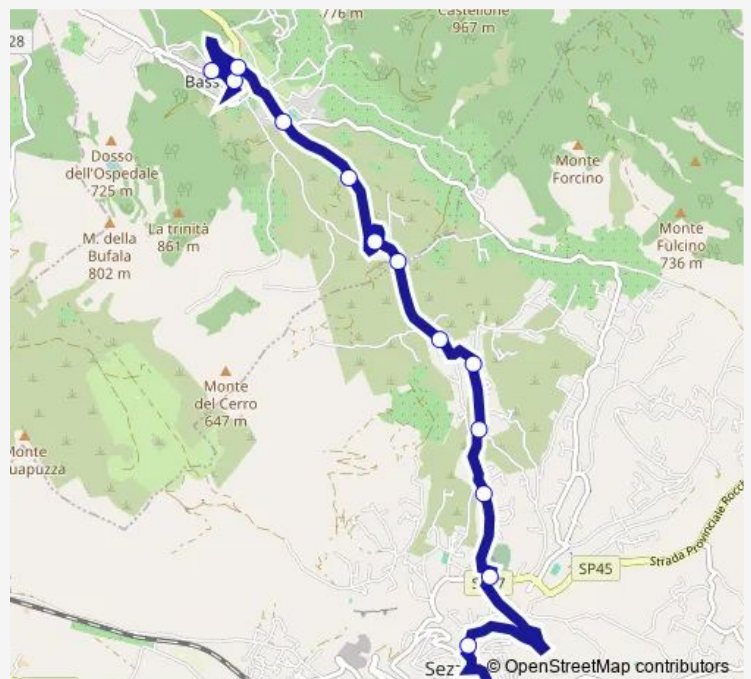

Saturday 06:10-08:50

Sunday —

Route info

Direction: Bassiano via dei Martiri # f2628

Stops: 14

Trip Duration: 0 hour 25 min

Bassiano - Sezze # Lt937a

Bus time schedules and route maps are available in an offline PDF at busmaps.com. Use the busmaps.com website to see live bus times, train schedule or subway schedule, and step-by-step directions for all public transit in Bassiano