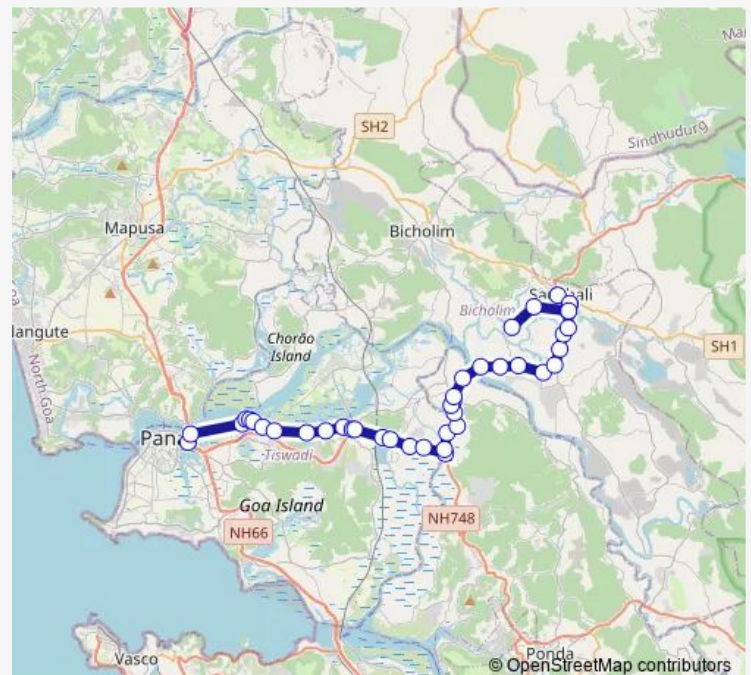

Bus PNJ33 Panaji - Virdi via Marcel

[Go to website](#)

Direction

Panaji KTC Bus Stand — Virdi

41 stops

[Open route schedule](#)

Panaji KTC Bus Stand

Panjim Ferry

Ribandar Patto

Chodna Ferry

Ribandar Church

Ribandar Copel

Ribandar Police Sation

Divar Ferry

St. Pedro

Baingini

Old Goa

Old Goa Gandhi Circle

Old Goa Police Station

Corlim Petrol Pump

Corlim Industrial Estate

Syngenta

Dhulaper

Banastari

Banastari Bazaar

Tivre Building

Tivrem

Route schedule

Panaji KTC Bus Stand — Virdi

Monday 12:20-19:30

Tuesday 12:20-19:30

Wednesday 12:20-19:30

Thursday 12:20-19:30

Friday 12:20-19:30

Saturday 12:20-19:30

Sunday 12:20-19:30

Route info

Direction: Panaji KTC Bus Stand

Stops: 41

Trip Duration: 1 hour 30 min

PNJ33 — Panaji - Virdi via Marcel