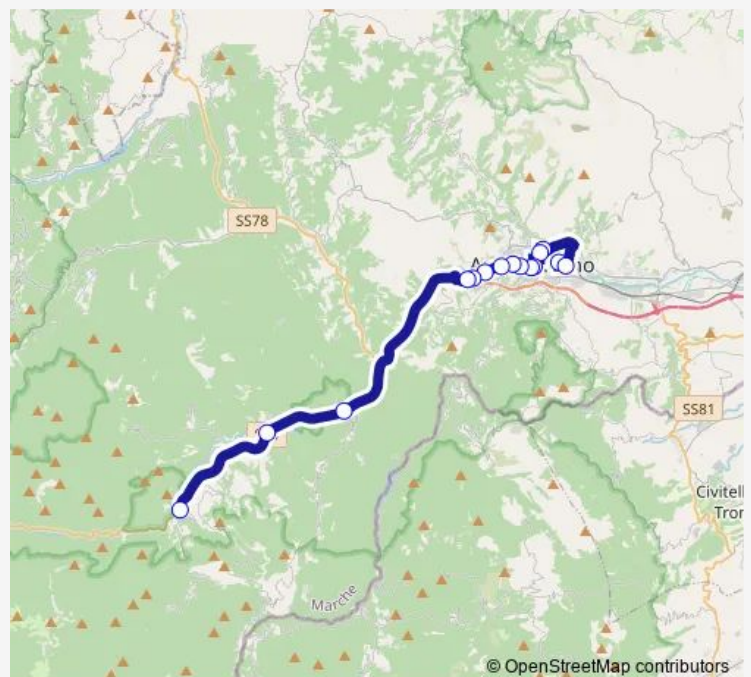

Mozzano - Rifornimento Q8 - Ss4

Bivio Arli

Acquasanta -Piazzale Terme

### Route schedule

Ascoli Piceno - Stazione Fs — Acquasanta -Piazzale Terme

Monday 06:40

Tuesday 06:40

Wednesday 06:40

Thursday 06:40

Friday 06:40

Saturday 06:40

### Route info

Direction: Ascoli Piceno - Stazione Fs

Stops: 15

Trip Duration: 0 hour 30 min

Ascoli Piceno-Bivio Rosara-SS4-Acquasanta Terme

Bus time schedules and route maps are available in an offline PDF at [busmaps.com](https://busmaps.com). Use the [busmaps.com](https://busmaps.com) website to see live bus times, train schedule or subway schedule, and step-by-step directions for all public transit in Ascoli Piceno