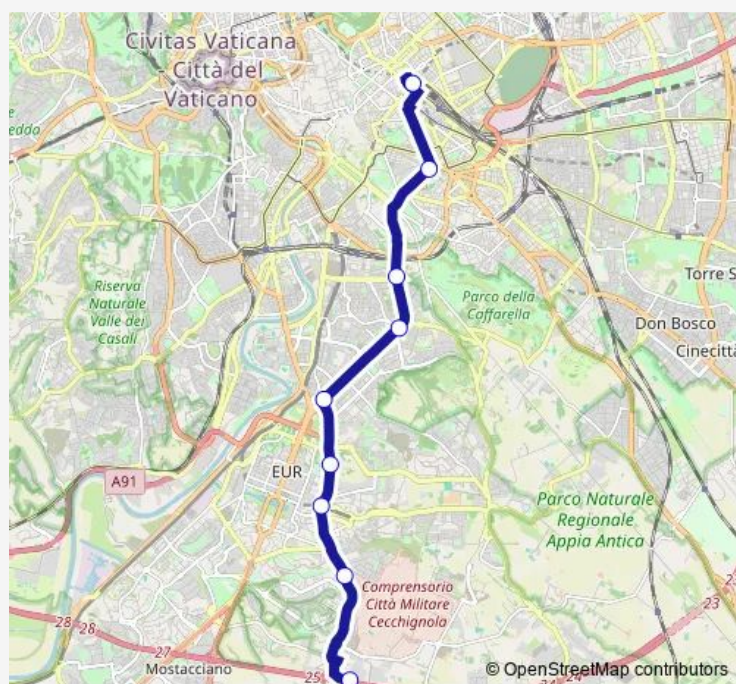

Direction

CARUCCI/ANAGRAFE TRIBUTARIA — Termini (MA-MB-Fs)

9 stops

[Open route schedule](#)

CARUCCI/ANAGRAFE TRIBUTARIA

LAURENTINA/CECCHIGNOLA

LAURENTINA (MB)

Laurentina/TRE Fontane

Colombo/Laurentina

Colombo/Rufino

Colombo/C.Ne Ostiense

P.Za S. Giovanni IN Laterano (H)

Termini (MA-MB-Fs)

Route schedule

CARUCCI/ANAGRAFE TRIBUTARIA — Termini (MA-MB-Fs)

Monday	—
Tuesday	—
Wednesday	—
Thursday	—
Friday	—
Saturday	06:18-08:08
Sunday	—

Route info

Direction: CARUCCI/ANAGRAFE TRIBUTARIA

Stops: 9

Trip Duration: 0 hour 49 min

Direction

CARUCCI/ANAGRAFE TRIBUTARIA — Termini (MA-MB-Fs)

9 stops

[Open route schedule](#)

Termini (MA-MB-Fs)

Route schedule

CARUCCI/ANAGRAFE TRIBUTARIA — Termini (MA-MB-Fs)

Monday	04:34-23:57
Tuesday	04:34-23:57
Wednesday	04:34-23:57
Thursday	04:34-23:57
Friday	04:34-00:04 ⁺¹
Saturday	04:56-00:04 ⁺¹
Sunday	04:51-23:57