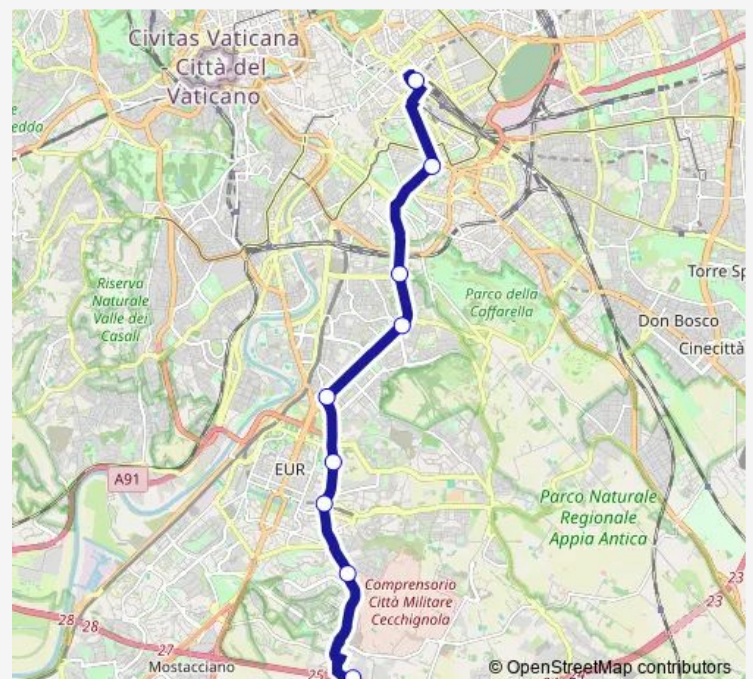

Bus L08

[Go to website](#)

Direction

Carucci/Anagrafe Tributaria — Termini (MA-MB-Fs)

9 stops

[Open route schedule](#)

Carucci/Anagrafe Tributaria

Laurentina/Cecchignola

Route info

Direction: Carucci/Anagrafe Tributaria

Stops: 9

Trip Duration: 0 hour 49 min

■ L08

BusMaps

Direction

Carucci/Anagrafe Tributaria — Termini (MA-MB-Fs)

9 stops

[Open route schedule](#)

Carucci/Anagrafe Tributaria

Laurentina/Cecchignola

Laurentina (Mb)

Laurentina/TRE Fontane

Colombo/Laurentina

Colombo/Rufino

Thursday 04:34-23:57

Friday 04:34-00:04⁺¹Saturday 04:56-00:04⁺¹

Sunday 04:48-23:57

Route info

Direction: Carucci/Anagrafe Tributaria

Stops: 9

Trip Duration: 0 hour 40 min

L08 Bus time schedules and route maps are available in an offline PDF at busmaps.com. Use the busmaps.com website to see live bus times, train schedule or subway schedule, and step-by-step directions for all public transit in Rome