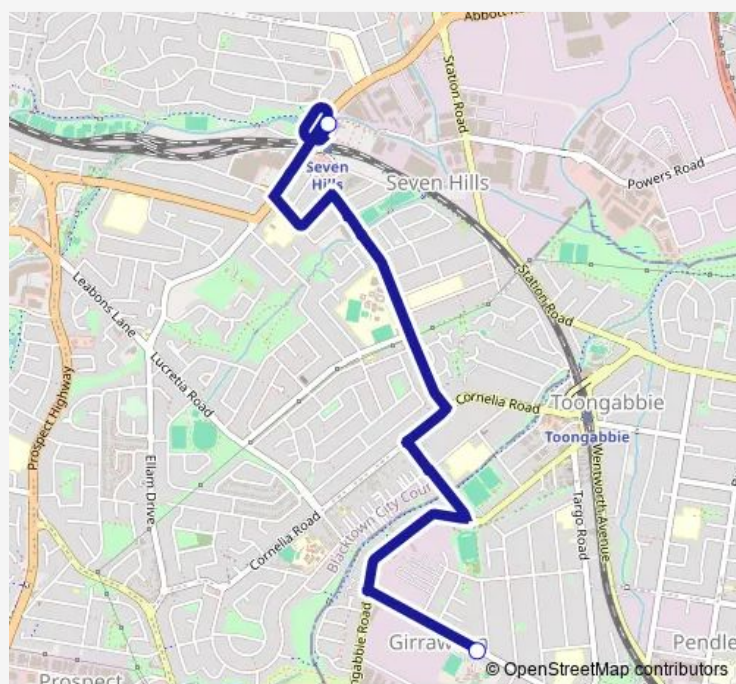

School Bus 8606 Girraween HS to Seven Hills Station (Express Service)

[Go to website](#)

Direction

Girraween High School, Gilba Rd — Seven Hills Station, Stand B

2 stops

[Open route schedule](#)

Girraween High School, Gilba Rd

Seven Hills Station, Stand B

Route schedule

Girraween High School, Gilba Rd — Seven Hills Station, Stand B

Monday	15:15
Tuesday	15:15
Wednesday	15:15
Thursday	15:15
Friday	15:15
Saturday	—
Sunday	—

Route info

Direction: Girraween High School, Gilba Rd

Stops: 2

Trip Duration: 0 hour 14 min

8606 School Bus time schedules and route maps are available in an offline PDF at busmaps.com. Use the busmaps.com website to see live bus times, train schedule or subway schedule, and step-by-step directions for all public transit in Parramatta