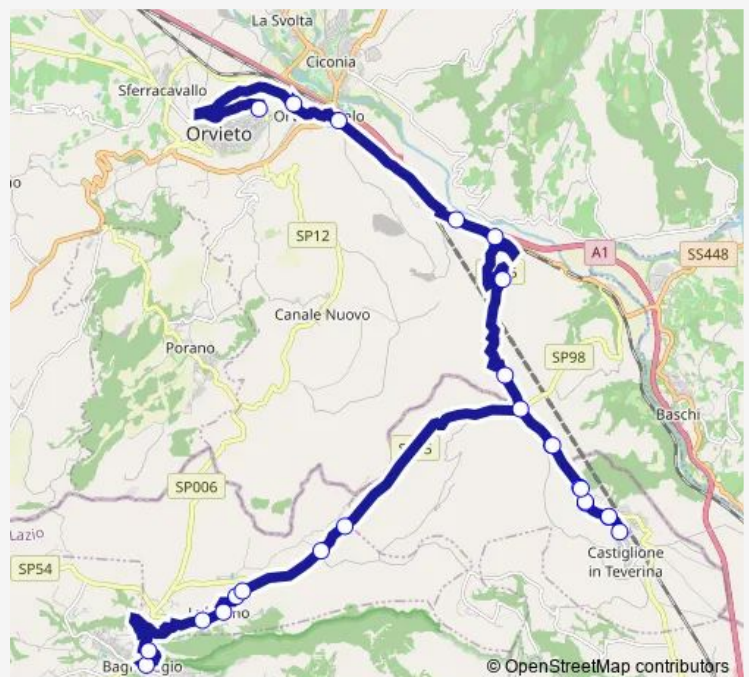

Thursday 13:00

Friday 13:00

Saturday 13:00

Sunday —

Route info

Direction: Bagnoregio | Ist. Superiore F.lli Agosti # f1169

Stops: 25

Trip Duration: 0 hour 50 min