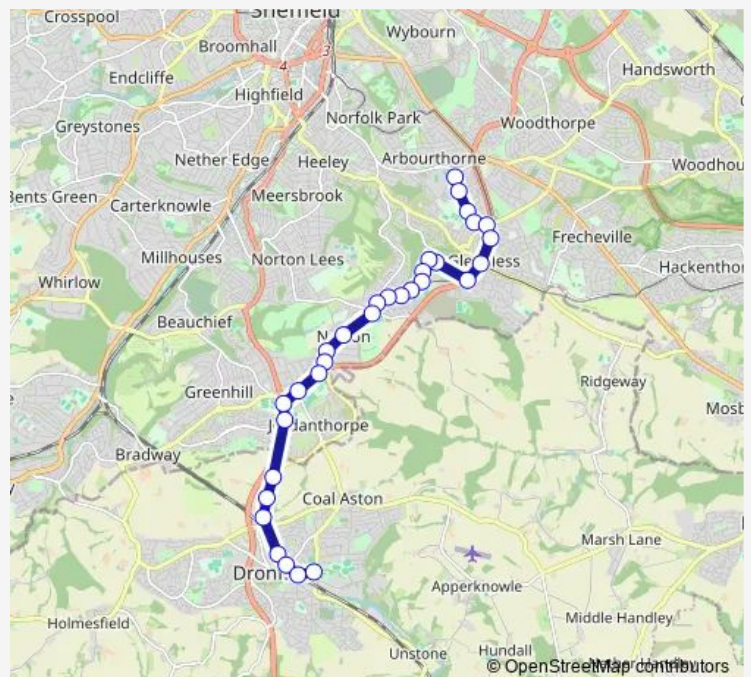

Tuesday 08:05

Wednesday 08:05

Thursday 08:05

Friday 08:05

Saturday —

Sunday —

Route info

Direction: Hurlfield Road/Gleadless Common

Stops: 31

Trip Duration: 0 hour 35 min

PS1 — Gleadless - Dronfield

Bochum Parkway/Dyche Lane

Chesterfield Road South/Bochum Parkway

Chesterfield Road South/Batemoor Road

Bowshaw Inn

Bowshaw

Coach and Horses

Greyhound

Snape Hill Lane

Railway Station

Henry Fanshawe School bus park

Direction

Henry Fanshawe School bus park — Hurlfield Road/Gleadless Common

30 stops

Saturday —

Sunday —

Route info

Direction: Henry Fanshawe School bus park

Stops: 30

Trip Duration: 0 hour 30 min

Hollinsend Road/Ridgeway Road

Gleadless Common/Hollinsend Road