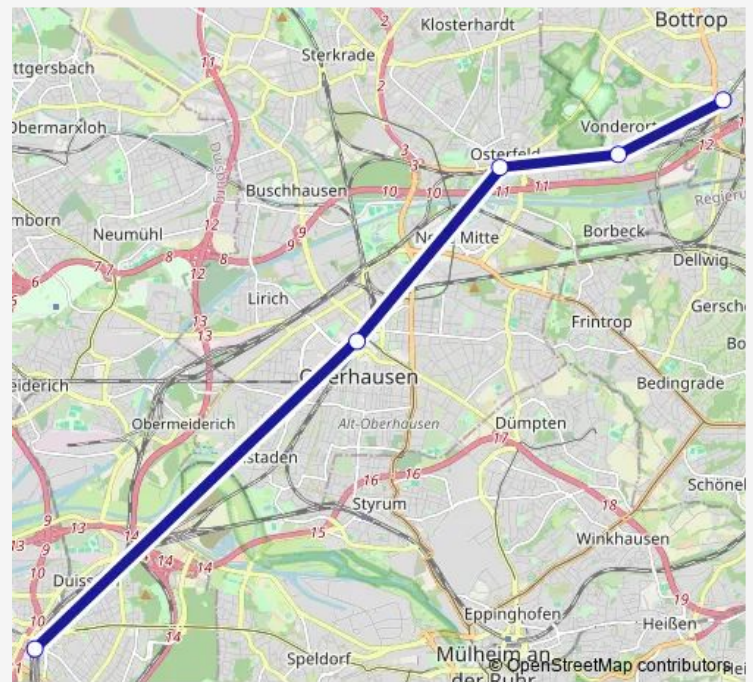

Regional Rail Service RE44

[Go to website](#)

Direction

Duisburg Hbf — Bottrop Hbf

5 stops

[Open route schedule](#)

Duisburg Hbf

Oberhausen Hbf

OB-Osterfeld Süd

BOT-Vonderort Bf

Bottrop Hbf

Route schedule

Duisburg Hbf — Bottrop Hbf

Monday	—
Tuesday	—
Wednesday	—
Thursday	—
Friday	—
Saturday	—
Sunday	22:05-23:05

Route info

Direction: Duisburg Hbf

Stops: 5

Trip Duration: 0 hour 19 min

RE44

Direction

Bottrop Hbf — Duisburg Hbf

5 stops

[Open route schedule](#)

Bottrop Hbf

Direction: Bottrop Hbf

Stops: 5

Trip Duration: 0 hour 21 min

Direction

Bottrop Hbf — Duisburg Hbf

5 stops

[Open route schedule](#)

Bottrop Hbf