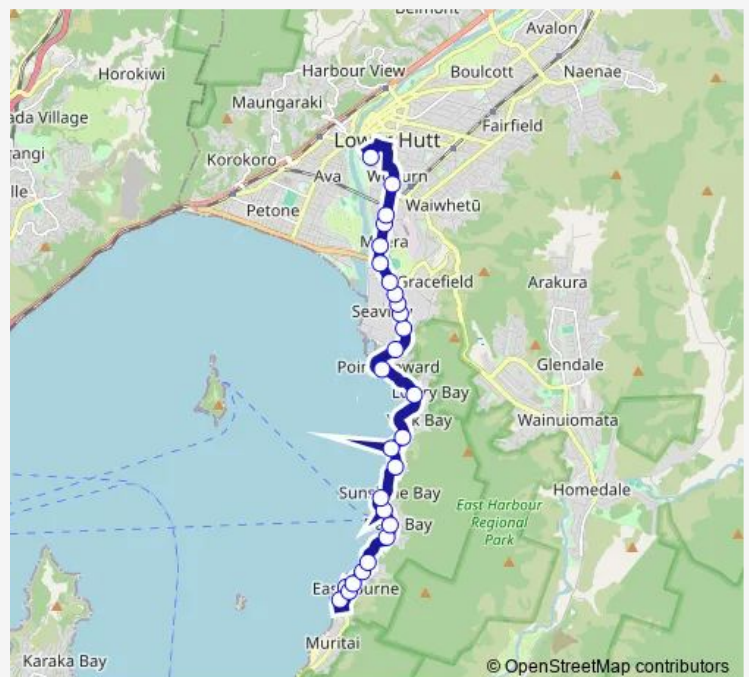

Marine Drive at Days Bay Wharf

Days Bay at Ferry Road

Marine Drive near Sunshine Bay

Marine Drive near Mahina Bay

Mahina Bay - Rangiuuru Road (opposite)

Marine Drive near York Bay

Marine Drive near Lowry Bay

Point Howard

Seaview Marina - Seaview Road

Seaview Road opposite Gracefield Road

Seaview Road at Barnes Street (near 58)

Seaview Road at Barnes Street

Seaview Road (opposite 47)

Seaview Road at Parkside Road

Route schedule

Muritai School - Oroua Street — Hutt Valley High School - Woburn Road

Monday 15:00

Tuesday 15:00

Wednesday 15:00

Thursday 15:00

Friday 15:00

Saturday —

Sunday —

Route info

Direction: Muritai School - Oroua Street

Stops: 27

Trip Duration: 0 hour 29 min

886 — Muritai & San Antonio Schools - Moera

Hutt Park - Seaview Road

Randwick Road at Tirangi Road