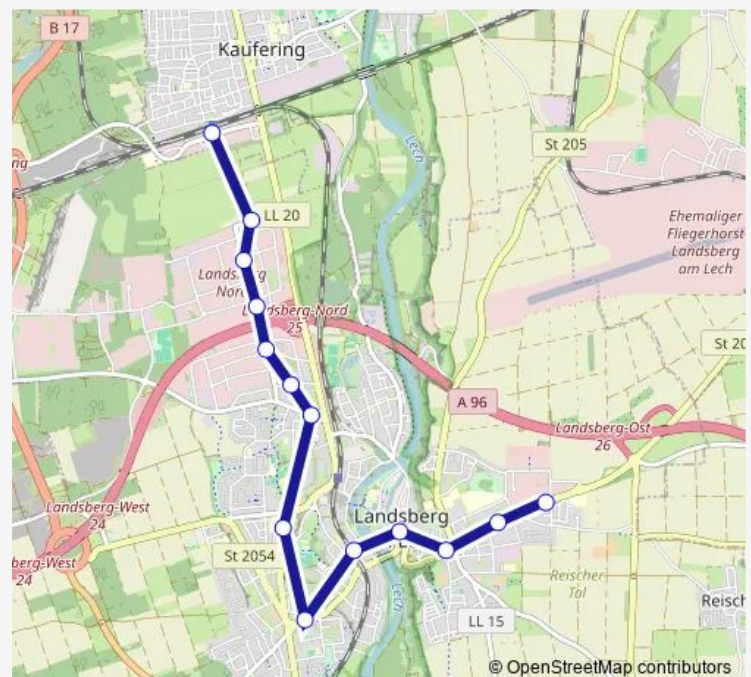

Landsberg, Max-Planck-Straße

Landsberg, St.-Ulrich-Platz

Landsberg, Iglinger Straße

Landsberg, Heilige Engel

Landsberg, Katharinenstraße

Landsberg (Lech)

Landsberg, Hauptplatz

Landsberg, Münchener Straße

Friday 06:04-18:04

Saturday 10:04-17:04

Sunday —

Route info

Direction: Kaufering Bf Süd

Stops: 14

Trip Duration: 0 hour 22 min

Direction

Landsberg, Adlerstraße — Kaufering Bf Süd

14 stops

[Open route schedule](#)

Landsberg, Adlerstraße

Landsberg, Ziegelanger

Landsberg, Bayertor

Landsberg, Hauptplatz

Landsberg (Lech)

Saturday 09:31-16:31

Sunday —

Route info

Direction: Landsberg, Adlerstraße

Stops: 14

Trip Duration: 0 hour 23 min

886 Bus time schedules and route maps are available in an offline PDF at busmaps.com. Use the busmaps.com website to see live bus times, train schedule or subway schedule, and step-by-step directions for all public transit in Landsberg am Lech