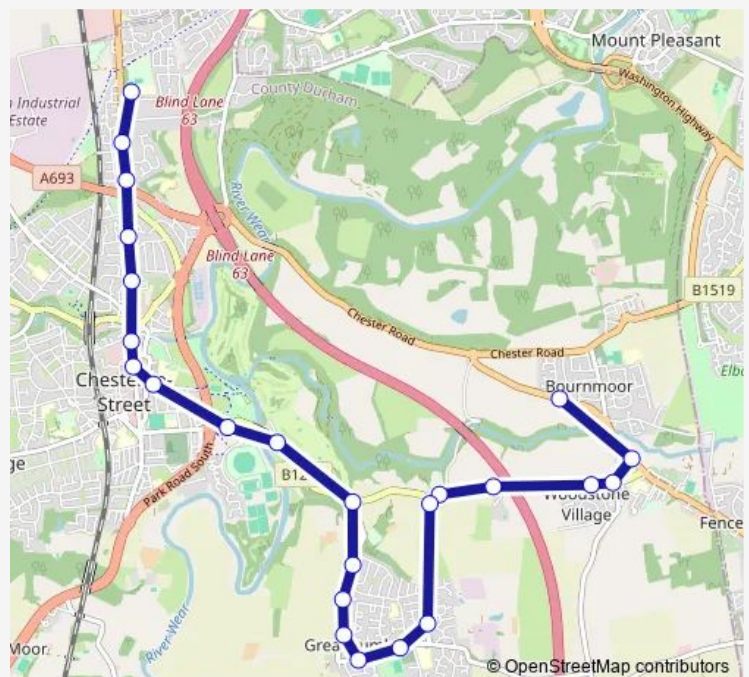

Thursday 07:54

Friday 07:54

Saturday —

Sunday —

Route info

Direction: Road End - The Meadows

Stops: 24

Trip Duration: 0 hour 28 min

886 — Bournmoor - Park View School (North Lodge)

Northlands roundabout

Lambton Worm PH

Park View School - North Lodge

Direction

Church Chare schools — Road End - The Meadows

19 stops

[Open route schedule](#)

Route schedule

Church Chare schools — Road End - The Meadows

Monday	15:20
Tuesday	15:20
Wednesday	15:20
Thursday	15:20
Friday	15:20
Saturday	—
Sunday	—

Route info

Direction: Church Chare schools

Stops: 19

Trip Duration: 0 hour 23 min