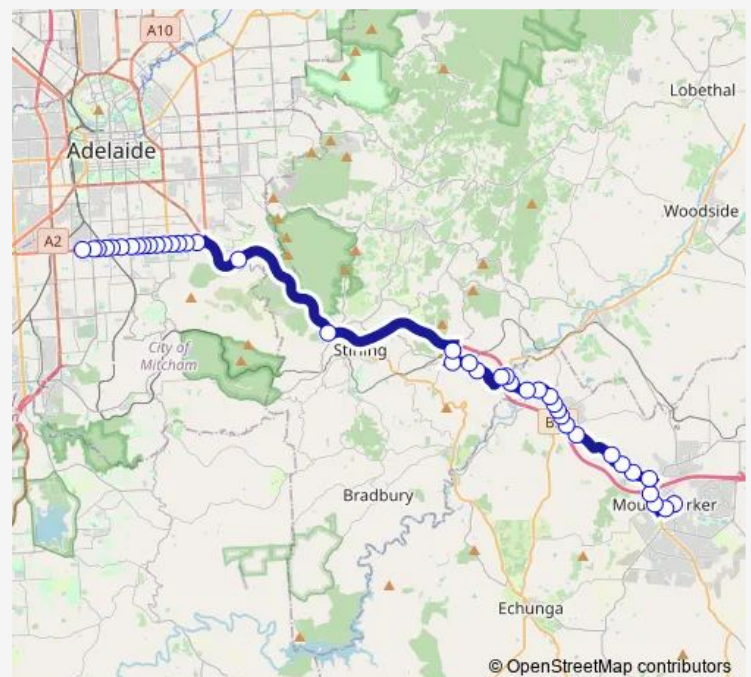

Stop 50 Mt Barker Rd - South side

Stop 49 Mt Barker Rd - West side

Stop 48A Mt Barker Rd - South side

Stop 48 Mt Barker Rd - South side

Stop 47 Mt Barker Rd - South side

### Route schedule

Zone A Dutton Rd Park 'n' Ride — Stop 176 Cross Rd - South side

Monday 07:16

Tuesday 07:16

Wednesday 07:16

Thursday 07:16

Friday 07:16

Saturday —

### Route info

Direction: Zone A Dutton Rd Park 'n' Ride

Stops: 41

Trip Duration: 0 hour 59 min

886 — Mt Barker to Cabra College

Stop 46 Mt Barker Rd - South side

Stop 45A Carey Gully Rd - West side

Stop 24 Crafers Ramp - South side

Stop 16 South Eastern Fwy - South East side

Stop 20 Cross Rd - South side

Stop 163 Cross Rd - South side

Stop 164 Cross Rd - South side

Stop School Cross Rd / Hexham Ave

Stop 165 Cross Rd - South side

Stop 166 Cross Rd - South side