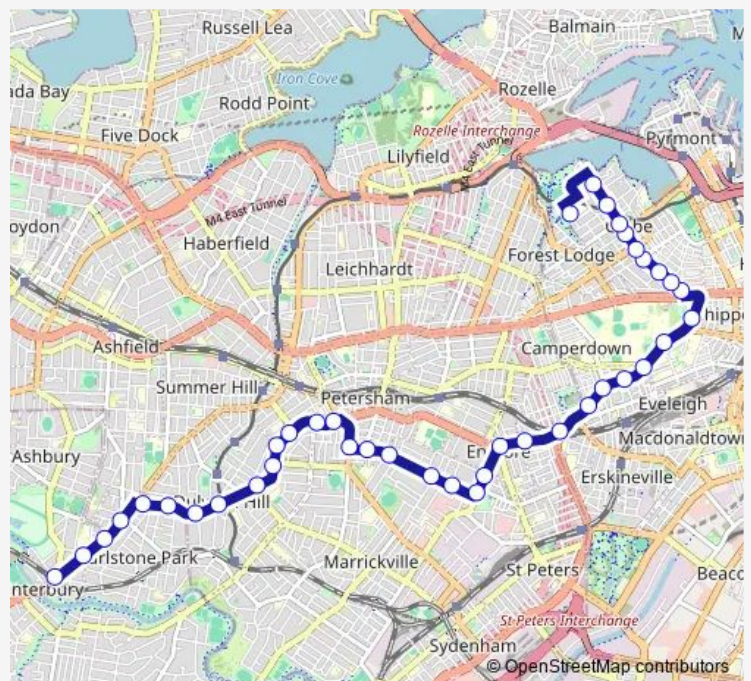

School Bus 646s St Scholastics to Canterbury

[Go to website](#)

Direction

Canterbury Station, Broughton St, Stand A — St Scholastica's College, Maxwell Rd

40 stops

[Open route schedule](#)

- Canterbury Station, Broughton St, Stand A
- Canterbury Rd Opp Church St
- Canterbury Rd At Vincent St
- Canterbury Rd At Queen St
- New Canterbury Rd After Old Canterbury Rd
- New Canterbury Rd At Clargo St
- New Canterbury Rd At Union St
- New Canterbury Rd Opp Dulwich Grove Light Rail
- Dulwich Hill Shops, New Canterbury Rd
- New Canterbury Rd Opp Frazer St
- New Canterbury Rd At Eltham St
- Lewisham Public School, New Canterbury Rd
- New Canterbury Rd Opp Wardell Rd
- New Canterbury Rd At West St
- Livingstone Rd At Addison Rd
- Addison Rd At Shaw St
- Addison Rd At William St
- Addison Rd Opp Addison Road Community Centre
- Addison Rd At Perry St
- Enmore Park, Enmore Rd, Stand A
- Enmore Rd At Newington Rd

Route schedule

Canterbury Station, Broughton St, Stand A — St Scholastica's College, Maxwell Rd

Monday	07:25
Tuesday	07:25
Wednesday	07:25
Thursday	07:25
Friday	—
Saturday	—
Sunday	—

Route info

Direction: Canterbury Station, Broughton St, Stand A

Stops: 40

Trip Duration: 0 hour 50 min

646s — St Scholastics to Canterbury

Enmore Rd After Stanmore Rd

Enmore Rd Opp Enmore Theatre

Newtown Station, Enmore Rd, Stand A

King St At Hordern St

King St At Missenden Rd

Friday —

Saturday —

Sunday —

Route info

Direction: St Scholastica's College, Maxwell Rd

Stops: 38

Trip Duration: 0 hour 50 min

Livingstone Rd At Morgan St