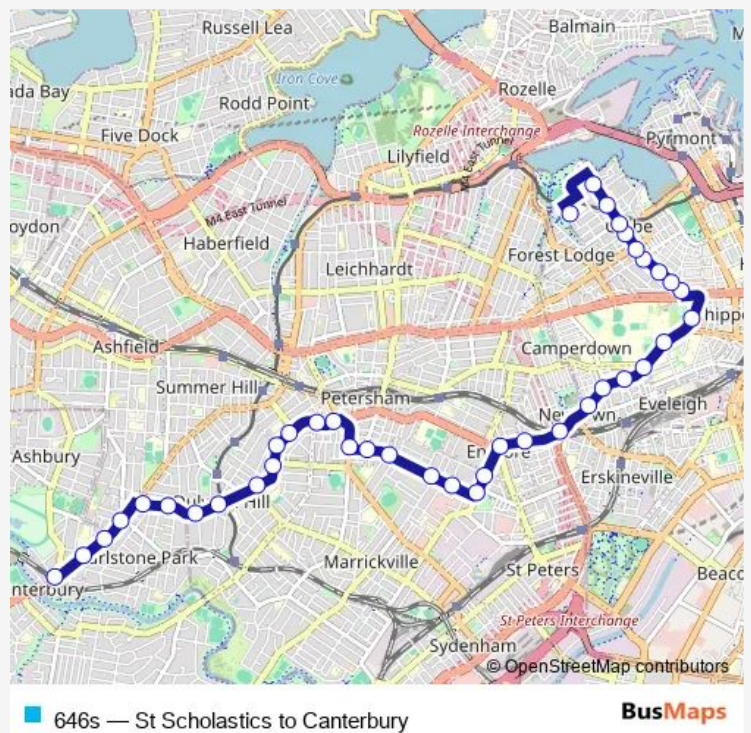

School Bus 646s St Scholastics to Canterbury

[Go to website](#)

Direction

Canterbury Station, Broughton St, Stand A — St Scholastica's College, Maxwell Rd

40 stops

[Open route schedule](#)

- Canterbury Station, Broughton St, Stand A
- Canterbury Rd Opp Church St
- Canterbury Rd At Vincent St
- Canterbury Rd At Queen St
- New Canterbury Rd After Old Canterbury Rd
- New Canterbury Rd At Clargo St
- New Canterbury Rd At Union St
- New Canterbury Rd Opp Dulwich Grove Light Rail
- Dulwich Hill Shops, New Canterbury Rd
- New Canterbury Rd Opp Frazer St
- New Canterbury Rd At Eltham St
- Lewisham Public School, New Canterbury Rd
- New Canterbury Rd Opp Wardell Rd
- New Canterbury Rd At West St
- Livingstone Rd At Addison Rd
- Addison Rd At Shaw St
- Addison Rd At William St
- Addison Rd Opp Addison Road Community Centre
- Addison Rd At Perry St
- Enmore Park, Enmore Rd, Stand A
- Enmore Rd At Newington Rd

Route schedule

Canterbury Station, Broughton St, Stand A — St Scholastica's College, Maxwell Rd

Monday	07:25
Tuesday	07:25
Wednesday	07:25
Thursday	07:25
Friday	07:25
Saturday	—
Sunday	—

Route info

Direction: Canterbury Station, Broughton St, Stand A

Stops: 40

Trip Duration: 0 hour 50 min