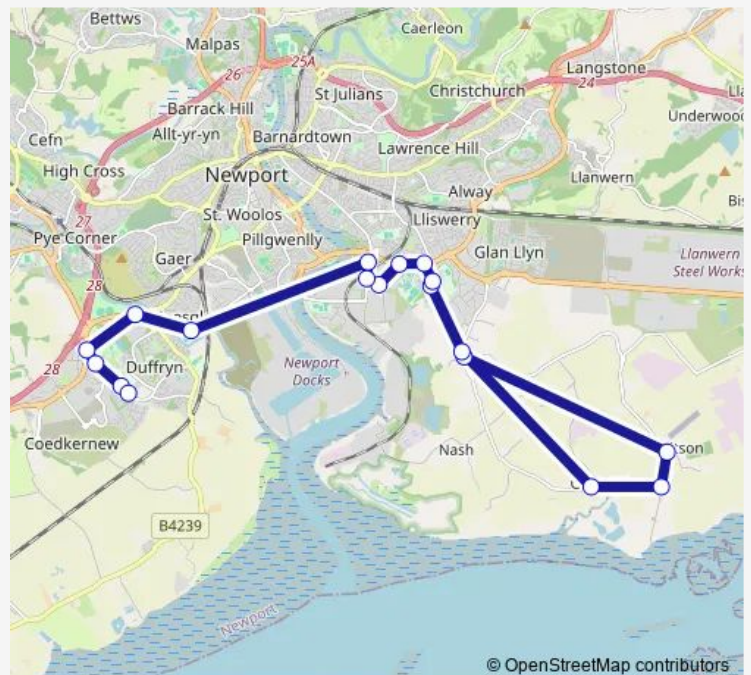

Bus SJ14 Goldcliff - St Joseph's RC High School

[Go to website](#)

Direction

Pye Corner Farm — St Joseph`s RC High School

18 stops

[Open route schedule](#)

- Pye Corner Farm
- Porton Road
- Capel ar Lan y Mor
- Farmers Arms
- Pye Corner Farm
- Liswerry High School
- Coleg Gwent
- Spytty Park Footbridge
- Spytty Lane
- Caswell Way
- Newport Business Centre
- Lysaght Way
- Docks Way Middle
- Tredegar Park
- Cleppa Park
- Lloyds Banking Group
- Panasonic
- St Joseph`s RC High School

Route schedule

Pye Corner Farm — St Joseph`s RC High School

Monday	07:50
Tuesday	07:50
Wednesday	07:50
Thursday	07:50
Friday	07:50
Saturday	—
Sunday	—

Route info

Direction: Pye Corner Farm

Stops: 18

Trip Duration: 0 hour 41 min

© OpenStreetMap contributors

■ SJ14 — Goldcliff - St Joseph's RC High School

BusMaps

Direction

St Joseph`s RC High School — Pye Corner Farm

16 stops

[Open route schedule](#)

St Joseph`s RC High School

Steeplechase Road

Lloyds Banking Group

Cleppa Park

Docks Way Middle

Newport Business Centre

Lysaght Way

Spytty Lane

Spytty Park Footbridge