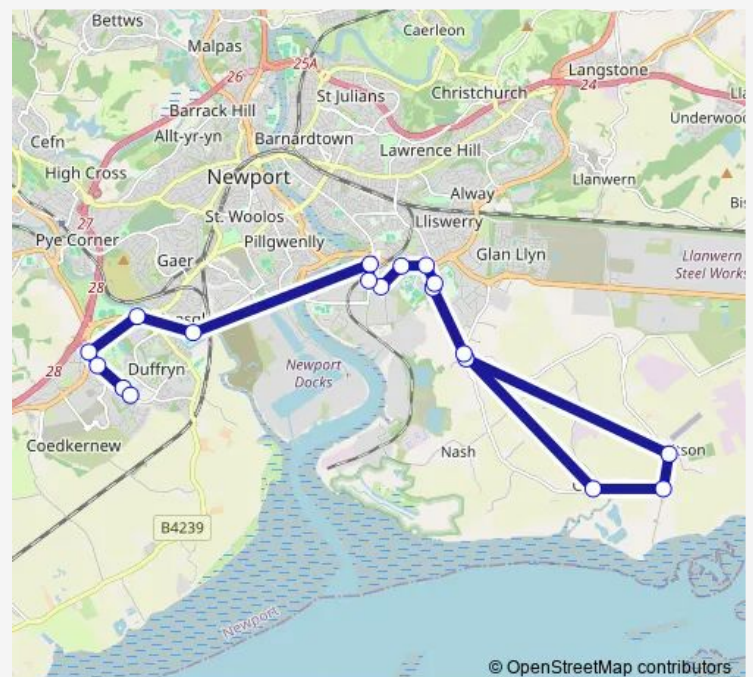

Bus SJ14 Goldcliff - St Joseph's RC High School

[Go to website](#)

Direction

Pye Corner Farm — St Joseph`s RC High School

18 stops

[Open route schedule](#)

- Pye Corner Farm
- Porton Road
- Capel ar Lan y Mor
- Farmers Arms
- Pye Corner Farm
- Liswerry High School
- Coleg Gwent
- Spytty Park Footbridge
- Spytty Lane
- Caswell Way
- Newport Business Centre
- Lysaght Way
- Docks Way Middle
- Tredegar Park
- Cleppa Park
- Lloyds Banking Group
- Panasonic
- St Joseph`s RC High School

Route schedule

Pye Corner Farm — St Joseph`s RC High School

Monday	07:50
Tuesday	07:50
Wednesday	07:50
Thursday	07:50
Friday	07:50
Saturday	—
Sunday	—

Route info

Direction: Pye Corner Farm

Stops: 18

Trip Duration: 0 hour 41 min

■ SJ14 — Goldcliff - St Joseph's RC High School

BusMaps

© OpenStreetMap contributors

Direction

St Joseph`s RC High School — Pye Corner Farm

16 stops

[Open route schedule](#)

St Joseph`s RC High School

Steeplechase Road

Lloyds Banking Group

Cleppa Park

Docks Way Middle

Newport Business Centre

Lysaght Way

Spytty Lane

Spytty Park Footbridge