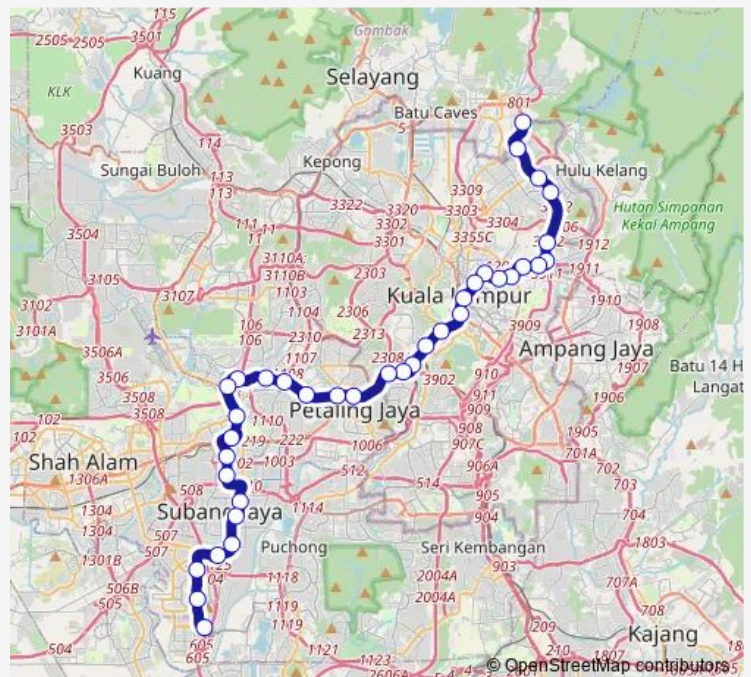

Metro KJL LRT Kelana Jaya Line

[Go to website](#)

Direction

Gombak — Putra Heights

37 stops

[Open route schedule](#)

- Gombak
- Taman Melati
- Wangsa Maju
- SRI Rampai
- Setiawangsa
- Jelatek
- Dato' Keramat
- Damai
- Ampang Park
- Klcc
- Kampung Baru
- Dang Wangi
- Masjid Jamek
- Pasar Seni
- KL Sentral
- Bank Rakyat Bangsar
- Abdullah Hukum
- Kerinchi
- Universiti
- Taman Jaya
- Asia Jaya

Route schedule

Gombak — Putra Heights

| | |
|-----------|-------|
| Monday | 06:00 |
| Tuesday | 06:00 |
| Wednesday | 06:00 |
| Thursday | 06:00 |
| Friday | 06:00 |
| Saturday | 06:00 |
| Sunday | 06:00 |

Route info

Direction: Gombak

Stops: 37

Trip Duration: 1 hour 38 min

KJL — LRT Kelana Jaya Line

Taman Paramount

Taman Bahagia

Kelana Jaya

Friday 06:00

Saturday 06:00

Sunday 06:00

Route info

Direction: Putra Heights

Stops: 37

Trip Duration: 1 hour 38 min

Dang Wangi