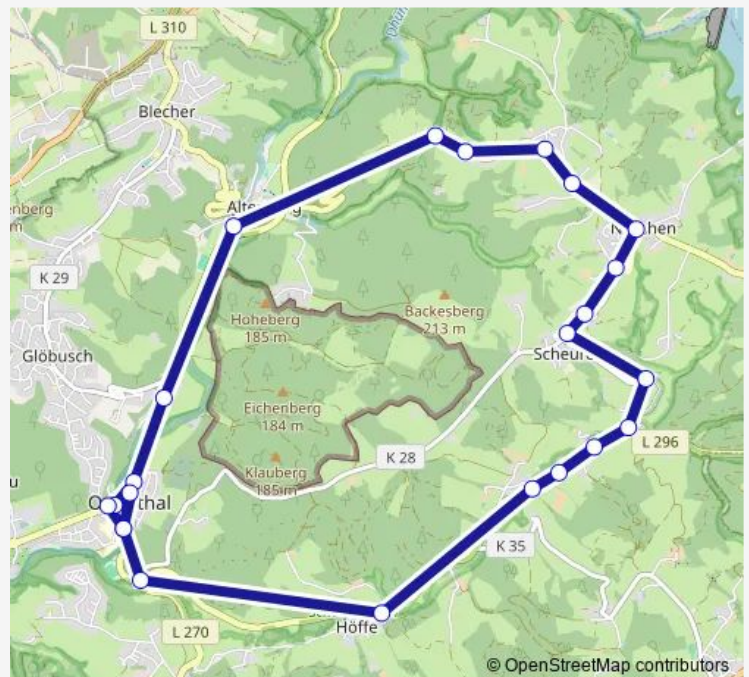

Saturday —

Sunday —

Route info

Direction: Odenthal Rathaus

Stops: 23

Trip Duration: 0 hour 27 min

 BBO

 BusMaps

Odenthal Schule

Odenthal Rathaus

Direction

Odenthal Rathaus — Odenthal Rathaus

22 stops

[Open route schedule](#)

Odenthal Rathaus

Odenthal Schule

Wednesday —

Thursday 08:42-14:29

Friday 08:42-14:29

Saturday —

Sunday —

Route info

Direction: Odenthal Rathaus

Stops: 22