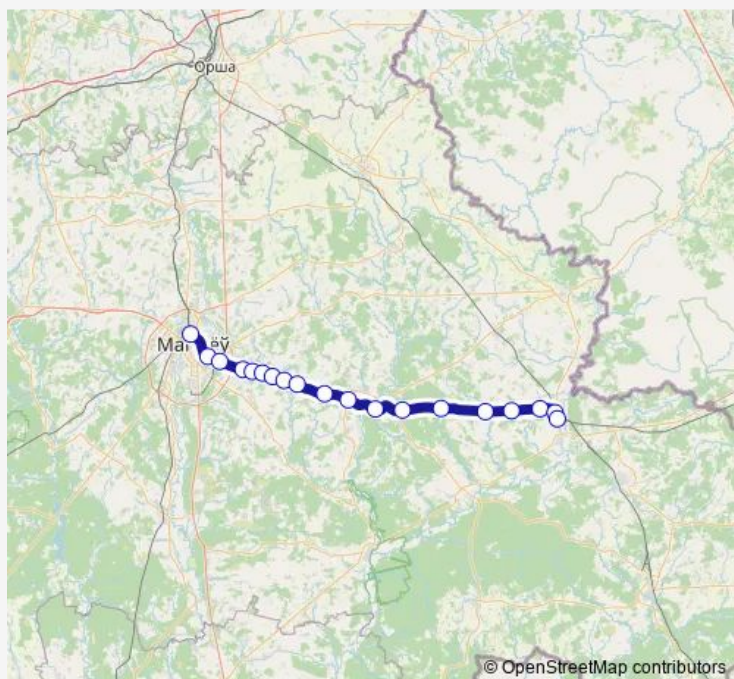

Route schedule

ст. Магілёў-1 — Крычаў

Monday 07:43-17:53

Tuesday 07:43-17:53

Wednesday 07:43-17:53

Thursday 07:43-17:53

Friday 07:43-17:53

Saturday 07:43-17:53

Sunday 07:43-17:53

Route info

Direction: ст. Магілёў-1

Stops: 19

Trip Duration: 1 hour 37 min

■ Могилёв - Кричев

BusMaps

Direction

Крычаў — ст. Магілёў-1

19 stops

[Open route schedule](#)

Крычаў

п.п. Дэпо

Дарливое

Юрковка

Осовец

Monday 04:32-17:58

Tuesday 04:32-17:58

Wednesday 04:32-17:58

Thursday 04:32-17:58

Friday 04:32-17:58

Saturday 04:32-17:58

Sunday 04:32-17:58

Route info