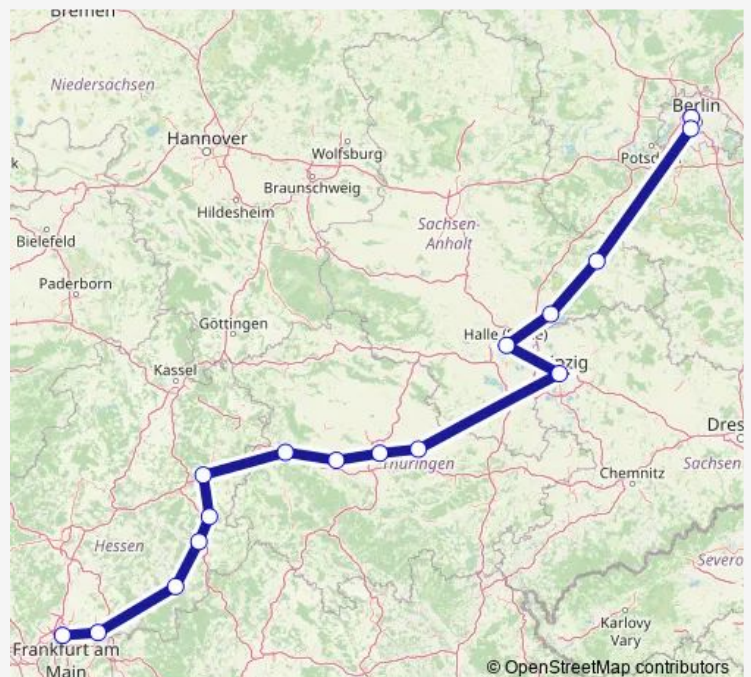

Lutherstadt Wittenberg Hbf

Bitterfeld

Halle(Saale)Hbf

Leipzig Hbf

Weimar

Erfurt Hbf

Gotha

Eisenach

Bad Hersfeld

Hünfeld

Fulda

Schlüchtern

Hanau Hbf

Frankfurt(Main)Hbf

Route schedule

Berlin Hbf (tief) — Frankfurt(Main)Hbf

Monday 00:26

Tuesday 00:26-04:00

Wednesday 00:26-04:00

Thursday 00:26-04:00

Friday 04:00

Saturday —

Sunday 23:42

Route info

Direction: Berlin Hbf (tief)

Stops: 16

Trip Duration: 6 hour 14 min

■ IC 1950

BusMaps

IC 1950 Rail time schedules and route maps are available in an offline PDF at busmaps.com. Use the busmaps.com website to see live bus times, train schedule or subway schedule, and step-by-step directions for all public transit in Berlin