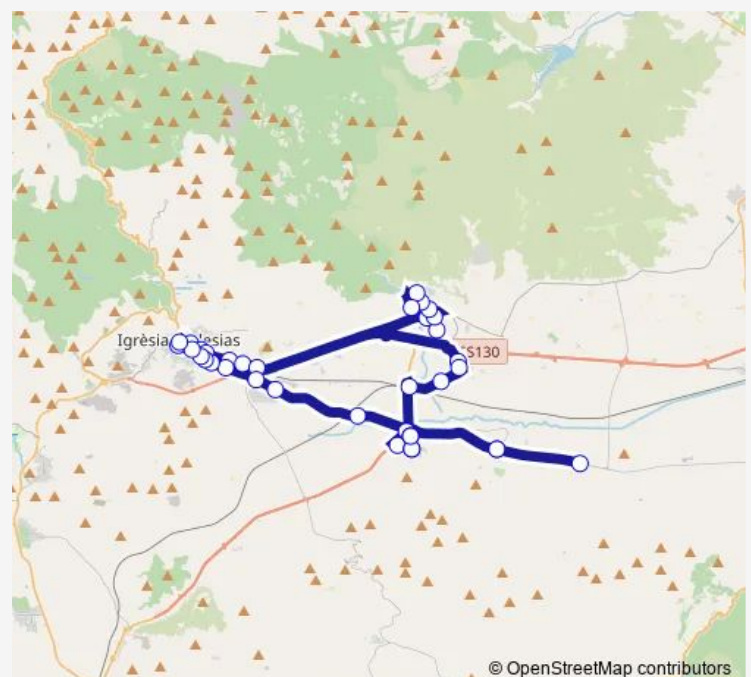

Iglesias VIA Cappuccini Cimitero

Iglesias VIA Maddalena

Iglesias Piazza Sella Villa Tornu`

Iglesias VIA Roma Oviessa

Iglesias VIA Cattaneo 15

Iglesias C.T.O.

Route schedule

Villamassargia VIA Pill'E Matta — Iglesias C.T.O.

Monday 07:45-07:51

Tuesday 07:45-07:51

Wednesday 07:45-07:51

Thursday 07:45-07:51

Friday 07:45-07:51

Saturday 07:45-07:51

Sunday —

Route info

Direction: Villamassargia VIA Pill'E Matta

Stops: 16

Trip Duration: 0 hour 24 min

© OpenStreetMap contributors

Direction

Villamassargia Stazione Fs — Iglesias C.T.O.

14 stops

[Open route schedule](#)

Monday	07:50
Tuesday	07:50
Wednesday	07:50
Thursday	07:50
Friday	07:50
Saturday	07:50
Sunday	—

Route info

Direction: Villamassargia Stazione Fs

Stops: 14

Trip Duration: 0 hour 26 min

Direction

undefined — undefined