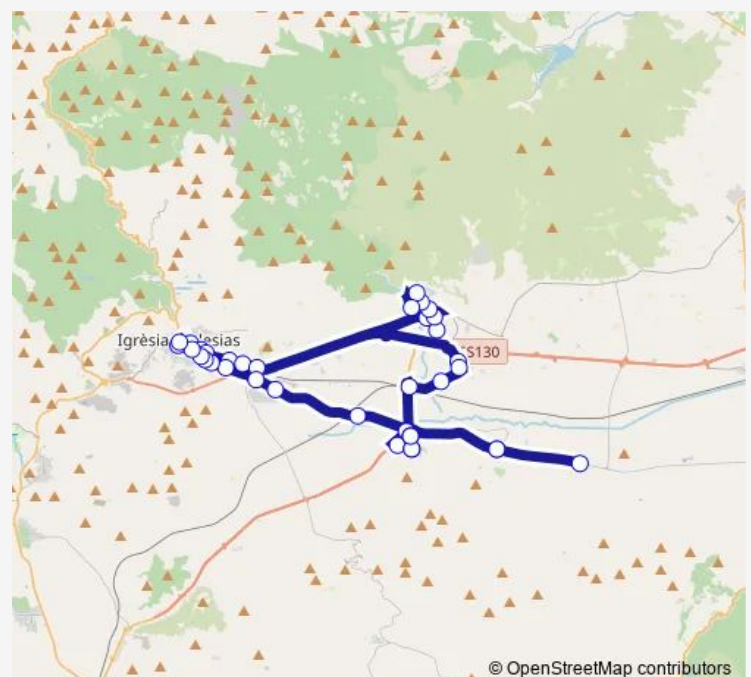

Iglesias VIA Cappuccini Cimitero

Iglesias VIA Maddalena

Iglesias Piazza Sella Villa Tornu`

Iglesias VIA Roma Oviessa

Iglesias VIA Cattaneo 15

Iglesias C.T.O.

Route schedule

Villamassargia VIA Pill'E Matta — Iglesias C.T.O.

Monday 07:45-07:51

Tuesday 07:45-07:51

Wednesday 07:45-07:51

Thursday 07:45-07:51

Friday 07:45-07:51

Saturday 07:45-07:51

Sunday —

Route info

Direction: Villamassargia VIA Pill'E Matta

Stops: 16

Trip Duration: 0 hour 24 min

Direction

Villamassargia Stazione Fs — Iglesias C.T.O.

14 stops

[Open route schedule](#)

Villamassargia Stazione Fs

Route info

Direction: Villamassargia Stazione Fs

Stops: 14

Trip Duration: 0 hour 26 min

Direction

undefined — undefined

0 stops

[Open route schedule](#)**Route schedule**