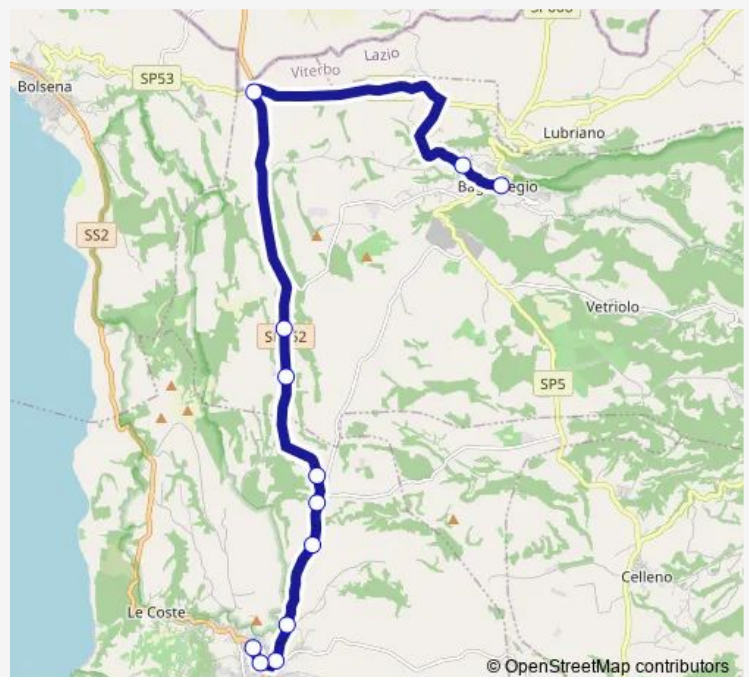

Bus Bagnoregio - Montefiascone # Ba25a

[Go to website](#)

Direction

Bagnoregio | Ist. Superiore F.lli Agosti # f1169 — Montefiascone | Via Salotti Via Moro # f601

12 stops

[Open route schedule](#)

Bagnoregio | Ist. Superiore F.lli Agosti # f1169

Montefiascone | Via Salotti Via Moro # f601

Route schedule

Bagnoregio | Ist. Superiore F.lli Agosti # f1169 — Montefiascone | Via Salotti Via Moro # f601

Monday	14:00-16:35
Tuesday	14:00-16:35
Wednesday	14:00-16:35
Thursday	14:00-16:35
Friday	14:00-16:35
Saturday	13:45-16:35
Sunday	—

Route info

Direction: Bagnoregio | Ist. Superiore F.lli Agosti # f1169

Stops: 12

Trip Duration: 0 hour 20 min

Bus time schedules and route maps are available in an offline PDF at busmaps.com. Use the busmaps.com website to see live bus times, train schedule or subway schedule, and step-by-step directions for all public transit in Montefiascone