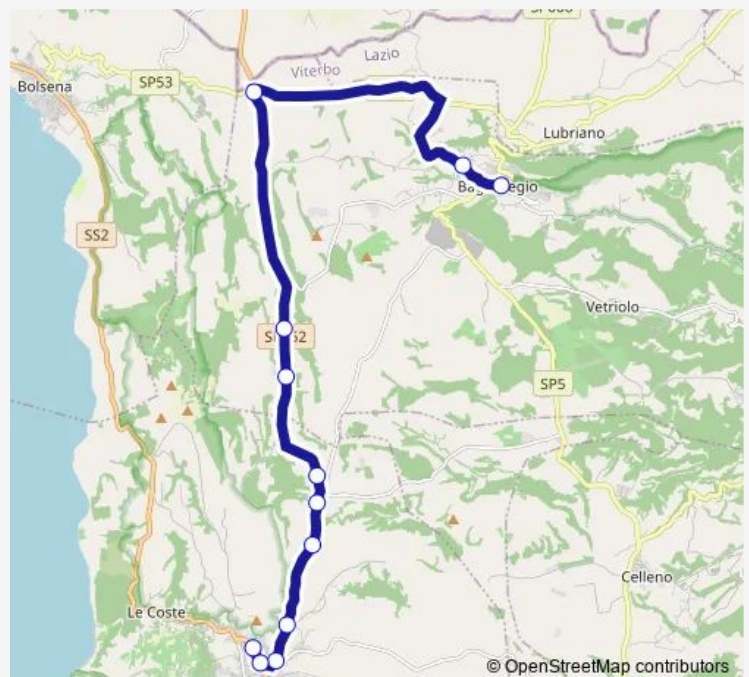

**Direction**

Bagnoregio | Ist. Superiore F.lli Agosti # f1169 — Montefiascone | Via Salotti Via Moro # f601

12 stops

[Open route schedule](#)

Bagnoregio | Ist. Superiore F.lli Agosti # f1169

Bagnoregio | Piazza Cavalieri V. Veneto # f1402

Montefiascone | Via Salotti Via Moro # f601

**Route schedule**

Bagnoregio | Ist. Superiore F.lli Agosti # f1169 — Montefiascone | Via Salotti Via Moro # f601

Monday	14:00-16:35
Tuesday	14:00-16:35
Wednesday	14:00-16:35
Thursday	14:00-16:35
Friday	14:00-16:35
Saturday	13:45-16:35
Sunday	—

**Route info**

Direction: Bagnoregio | Ist. Superiore F.lli Agosti # f1169

Stops: 12

Trip Duration: 0 hour 20 min

Bus time schedules and route maps are available in an offline PDF at [busmaps.com](https://busmaps.com). Use the [busmaps.com](https://busmaps.com) website to see live bus times, train schedule or subway schedule, and step-by-step directions for all public transit in Montefiascone