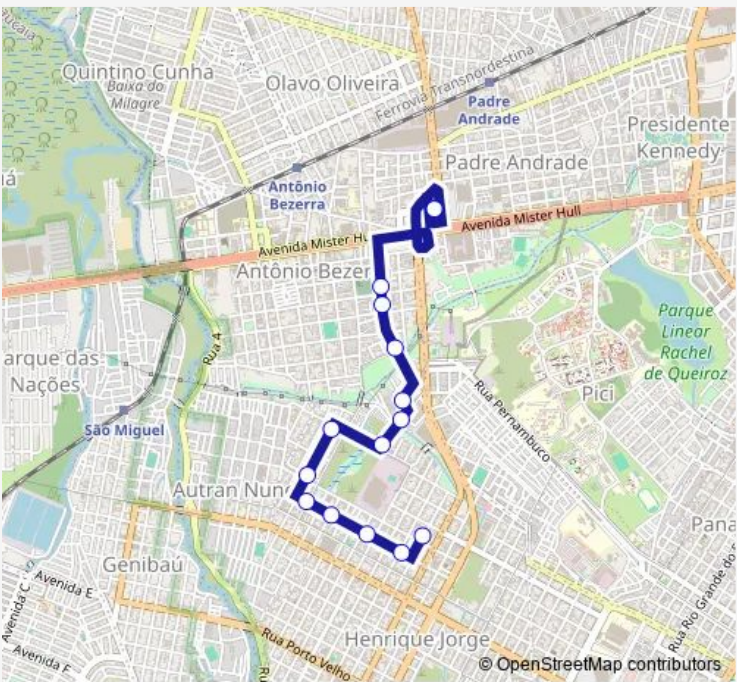

Bus 205-Dom Lustosa/Antônio Bezerra Dom Lustosa/Antônio Bezerra

[Go to website](#)

Direction
 RUA Eurico Medina, 316 — Praça Terminal Antonio Bezerra, Sn
 14 stops
[Open route schedule](#)

- RUA Eurico Medina, 316
- RUA PRO Edgar DE Arruda, 1262
- RUA PRO Edgar DE Arruda, 1483-B
- RUA PRO Edgar DE Arruda, 1780
- RUA PRO Edgar DE Arruda, 1978
- RUA Roraima, 501
- RUA Macapa, 213
- RUA Tarcisio Peixoto, 1066
- RUA Tarcisio Peixoto, 310
- RUA Cravilandia, 158
- RUA RUI Monte, 637
- RUA RUI Monte, 477
- RUA RUI Monte, 305
- Praça Terminal Antonio Bezerra, Sn

Route schedule
 RUA Eurico Medina, 316 — Praça Terminal Antonio Bezerra, Sn

Monday	04:55-22:35
Tuesday	04:55-22:35
Wednesday	04:55-22:35
Thursday	04:55-22:35
Friday	04:55-22:35
Saturday	04:57-22:37
Sunday	04:59-22:37

Route info
 Direction: RUA Eurico Medina, 316
 Stops: 14
 Trip Duration: 0 hour 17 min

Direction

Praça Terminal Antonio Bezerra, Sn — RUA Eurico Medina, 316

11 stops

[Open route schedule](#)

Praça Terminal Antonio Bezerra, Sn

Friday 05:11-22:52

Saturday 05:16-22:52

Sunday 05:16-22:52

Route info

Direction: Praça Terminal Antonio Bezerra, Sn

Stops: 11

Trip Duration: 0 hour 16 min

205-Dom Lustosa/Antônio Bezerra Bus time schedules and route maps are available in an offline PDF at busmaps.com. Use the busmaps.com website to see live bus times, train schedule or subway schedule, and step-by-step directions for all public transit in Fortaleza