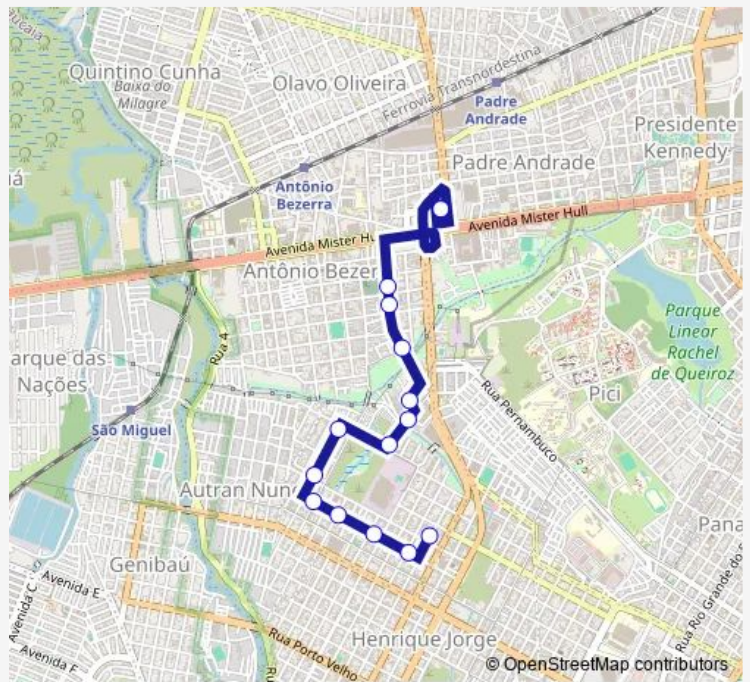

Bus 205-Dom Lustosa/Antônio Bezerra Dom Lustosa/Antônio Bezerra

[Go to website](#)

Direction
 RUA Eurico Medina, 316 — Praça Terminal Antonio Bezerra, Sn
 14 stops
[Open route schedule](#)

- RUA Eurico Medina, 316
- RUA PRO Edgar DE Arruda, 1262
- RUA PRO Edgar DE Arruda, 1483-B
- RUA PRO Edgar DE Arruda, 1780
- RUA PRO Edgar DE Arruda, 1978
- RUA Roraima, 501
- RUA Macapa, 213
- RUA Tarcisio Peixoto, 1066
- RUA Tarcisio Peixoto, 310
- RUA Cravilandia, 158
- RUA RUI Monte, 637
- RUA RUI Monte, 477
- RUA RUI Monte, 305
- Praça Terminal Antonio Bezerra, Sn

Route schedule
 RUA Eurico Medina, 316 — Praça Terminal Antonio Bezerra, Sn

Monday	04:55-22:35
Tuesday	04:55-22:35
Wednesday	04:55-22:35
Thursday	04:55-22:35
Friday	04:55-22:35
Saturday	04:57-22:37
Sunday	04:59-22:37

Route info
 Direction: RUA Eurico Medina, 316
 Stops: 14
 Trip Duration: 0 hour 17 min

Direction

Praça Terminal Antonio Bezerra, Sn — RUA Eurico Medina, 316

11 stops

[Open route schedule](#)

Praça Terminal Antonio Bezerra, Sn

Friday 05:11-22:52

Saturday 05:16-22:52

Sunday 05:16-22:52

Route info

Direction: Praça Terminal Antonio Bezerra, Sn

Stops: 11

Trip Duration: 0 hour 17 min

205-Dom Lustosa/Antônio Bezerra Bus time schedules and route maps are available in an offline PDF at busmaps.com. Use the busmaps.com website to see live bus times, train schedule or subway schedule, and step-by-step directions for all public transit in Fortaleza