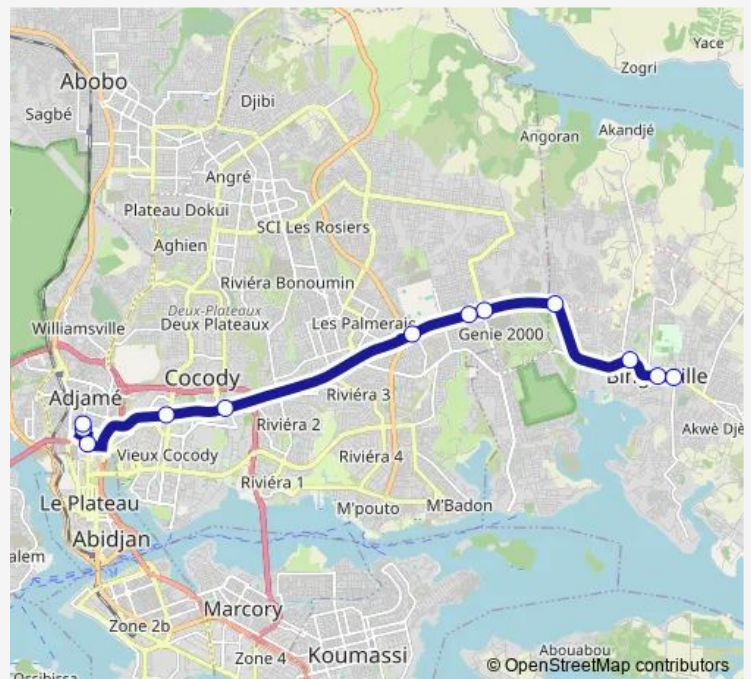

Friday 06:00

Saturday 06:00

Sunday 06:00

Route info

Direction: Carrefour Bangui

Stops: 12

Trip Duration: 1 hour 9 min

gbaka : Adjamé gare en haut ↔ Bingerville