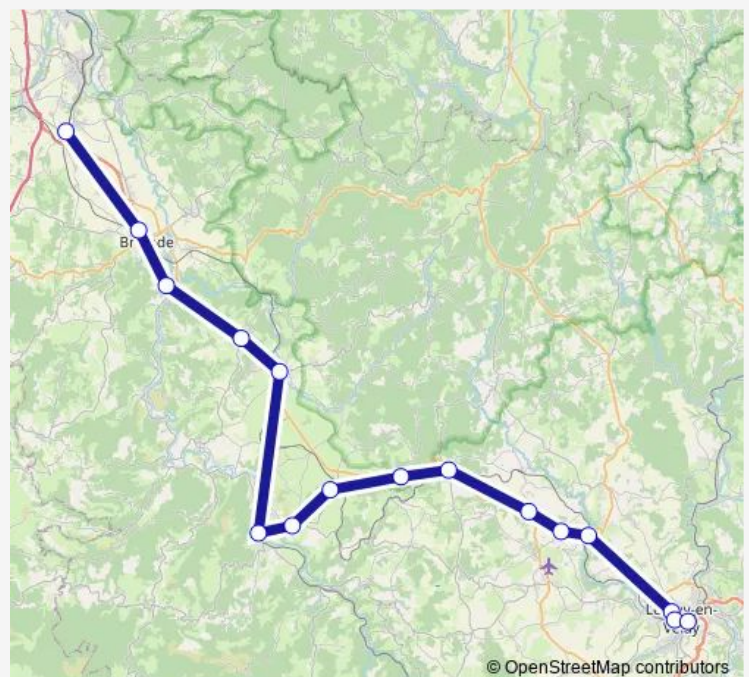

### Route schedule

Le Puy-en-Velay — Langeac

Monday	16:54-18:20
Tuesday	16:54-18:20
Wednesday	16:54-18:20
Thursday	16:54-18:20
Friday	16:32-18:20
Saturday	16:54
Sunday	16:54

### Route info

Direction: Le Puy-en-Velay

Stops: 11

Trip Duration: 0 hour 49 min

■ P85 — Langeac - Le Puy En Velay

## Direction

Arvant — Le Puy-en-Velay

16 stops

[Open route schedule](#)

Arvant

Brioude

Vieille-Brioude

La Chomette

## Route info

Direction: Arvant

Stops: 14

Trip Duration: 1 hour 21 min

**Direction**

Le Puy-en-Velay — Arvant

15 stops

[Open route schedule](#)