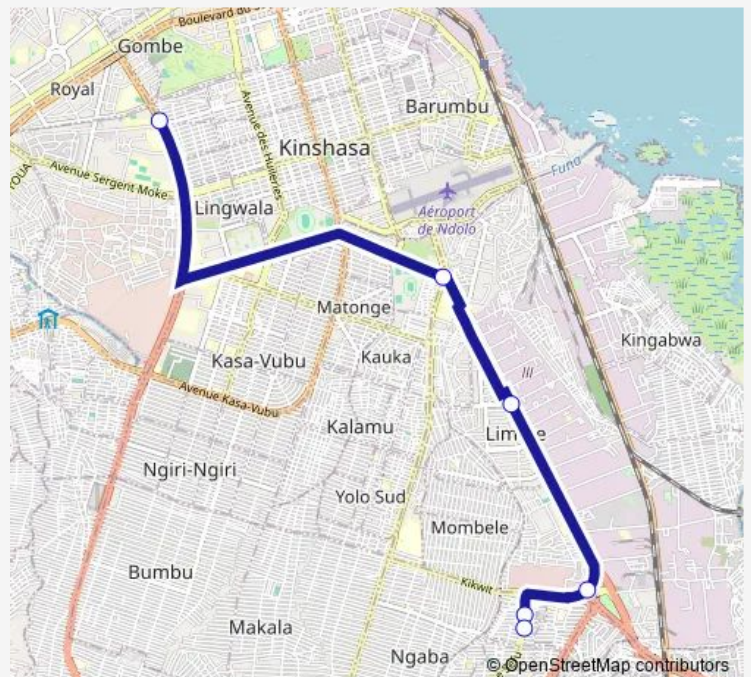

Wednesday 16:15

Thursday 16:15

Friday 16:15

Saturday —

Sunday —

Route info

Direction: Unknown

Stops: 6

Trip Duration: 0 hour 36 min

■ Super Lemba_TO_Isc

Direction

Inconnu — Inconnu

19 stops

[Open route schedule](#)

Inconnu

Inconnu

Saturday —

Sunday —

Route info

Direction: Inconnu

Stops: 19

Trip Duration: 0 hour 36 min

Direction

Unknown — Unknown

Unknown

Route schedule

Unknown — Unknown

Monday 15:30

Tuesday 15:30

Wednesday 15:30

Thursday 15:30

Friday 15:30