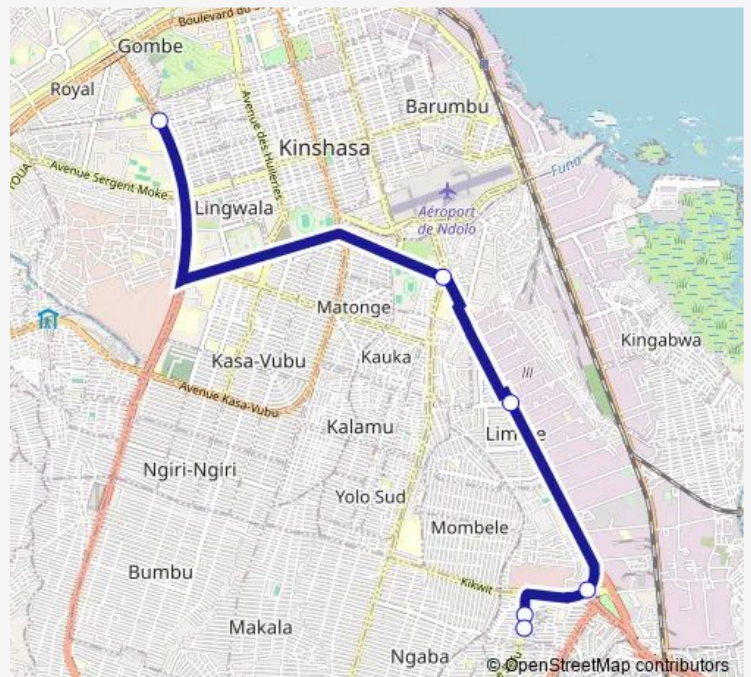

Wednesday 16:15

Thursday 16:15

Friday 16:15

Saturday —

Sunday —

Route info

Direction: Unknown

Stops: 6

Trip Duration: 0 hour 36 min

■ Super Lemba_TO_Isc

Direction

Inconnu — Inconnu

19 stops

[Open route schedule](#)

Inconnu

Inconnu

Saturday —

Sunday —

Route info

Direction: Inconnu

Stops: 19

Trip Duration: 0 hour 36 min

Direction

Unknown — Unknown

Unknown

Route schedule

Unknown — Unknown

Monday 15:30

Tuesday 15:30

Wednesday 15:30

Thursday 15:30

Friday 15:30