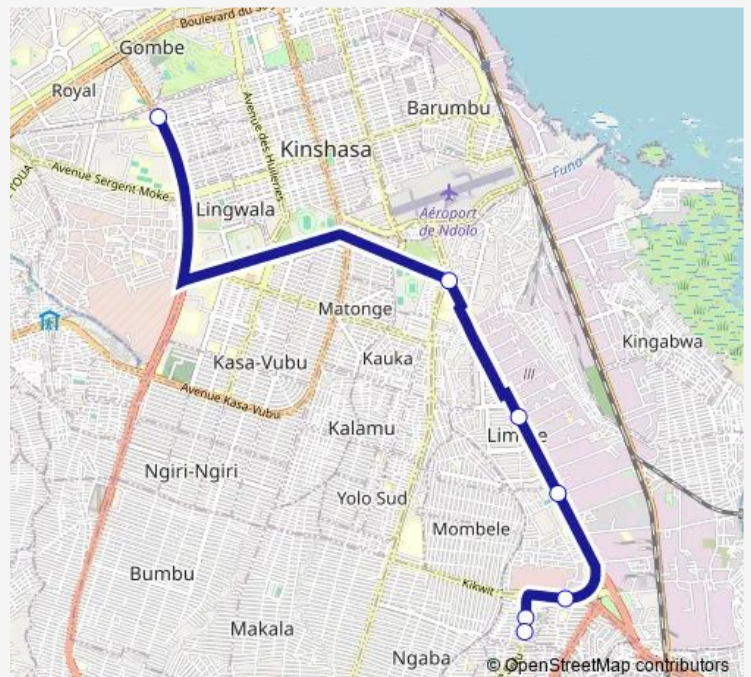

Tuesday 08:56

Wednesday 08:56

Thursday 08:56

Friday 08:56

Saturday —

Sunday —

Route info

Direction: unknown

Stops: 7

Trip Duration: 0 hour 35 min

■ Super Lemba_TO_Isc

Bus time schedules and route maps are available in an offline PDF at busmaps.com. Use the busmaps.com website to see live bus times, train schedule or subway schedule, and step-by-step directions for all public transit in Kinshasa