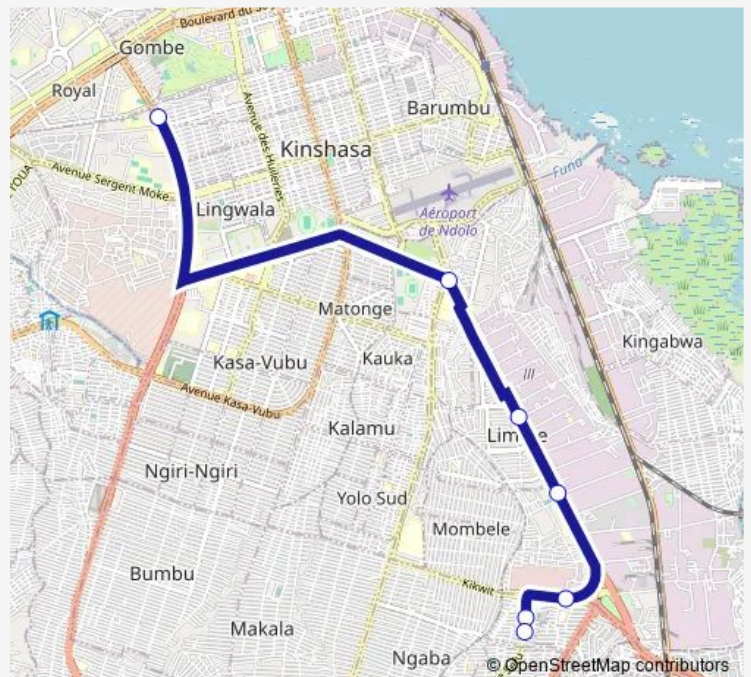

Direction

unknown — unknown

7 stops

[Open route schedule](#)

unknown

Saint Raphaël

unknown

unknown

Thursday 08:56

Friday 08:56

Saturday —

Sunday —

Route info

Direction: unknown

Stops: 7

Trip Duration: 0 hour 35 min

■ Super Lemba_TO_Isc

Bus time schedules and route maps are available in an offline PDF at busmaps.com. Use the busmaps.com website to see live bus times, train schedule or subway schedule, and step-by-step directions for all public transit in Kinshasa