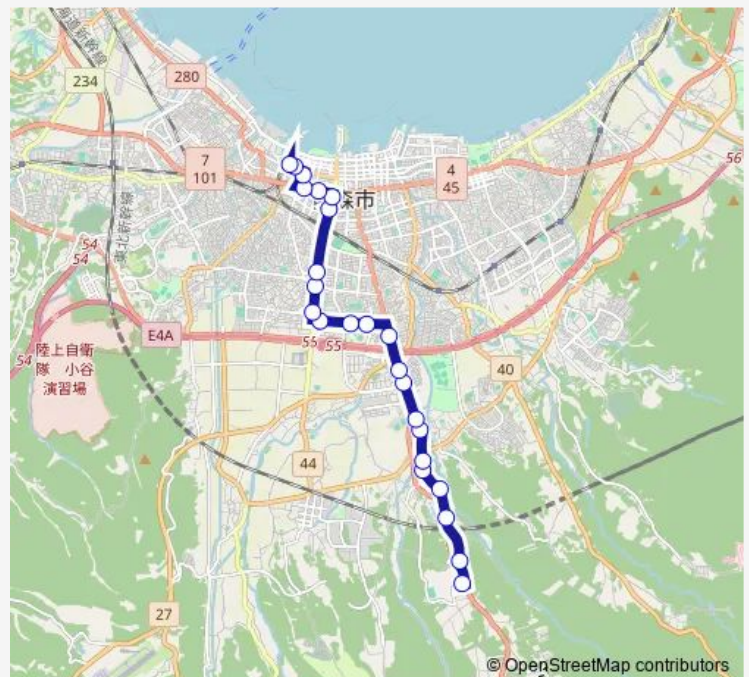

Saturday 13:05-18:07

Sunday 13:05-18:07

Route info

Direction: 青森公立大学前

Stops: 24

Trip Duration: 0 hour 44 min

A1 国道・古川線

新町一丁目

アウガ前

青森駅 (降車専用)

Direction

青森公立大学前 — 青森駅 (降車専用)

27 stops

[Open route schedule](#)

青森公立大学前

台徳寺前

Friday 10:27-18:12

Saturday —

Sunday —

Route info

Direction: 青森公立大学前

Stops: 24

Trip Duration: 0 hour 43 min

A1 国道・古川線 Bus time schedules and route maps are available in an offline PDF at busmaps.com. Use the busmaps.com website to see live bus times, train schedule or subway schedule, and step-by-step directions for all public transit in Aomori