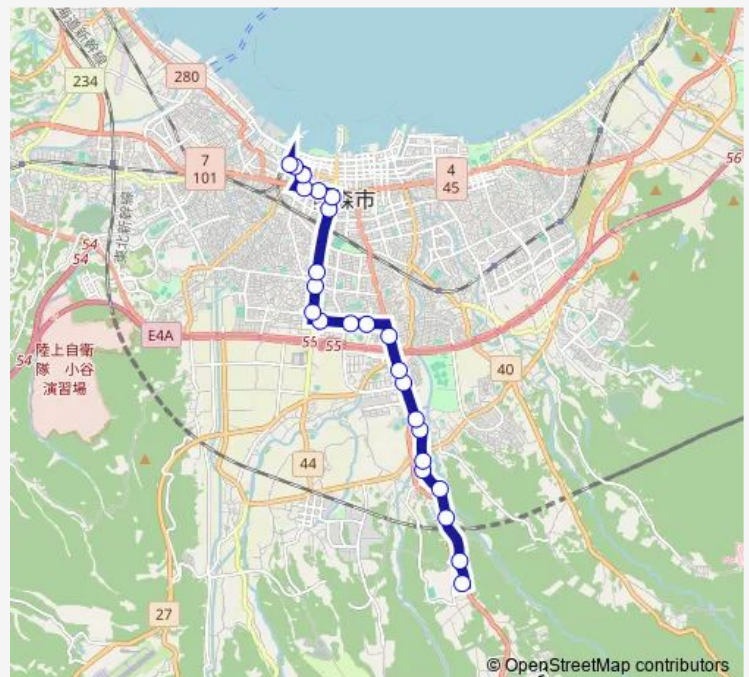

Saturday 13:04-18:22

Sunday 13:04-18:22

Route info

Direction: 青森公立大学前

Stops: 24

Trip Duration: 0 hour 41 min

A1 国道・古川線

新町一丁目

アウガ前

青森駅 (降車専用)

Direction

青森公立大学前 — 青森駅 (降車専用)

27 stops

[Open route schedule](#)

青森公立大学前

台徳寺前

Friday 10:30-18:12

Saturday —

Sunday —

Route info

Direction: 青森公立大学前

Stops: 24

Trip Duration: 0 hour 43 min

A1 国道・古川線 Bus time schedules and route maps are available in an offline PDF at busmaps.com. Use the busmaps.com website to see live bus times, train schedule or subway schedule, and step-by-step directions for all public transit in Aomori