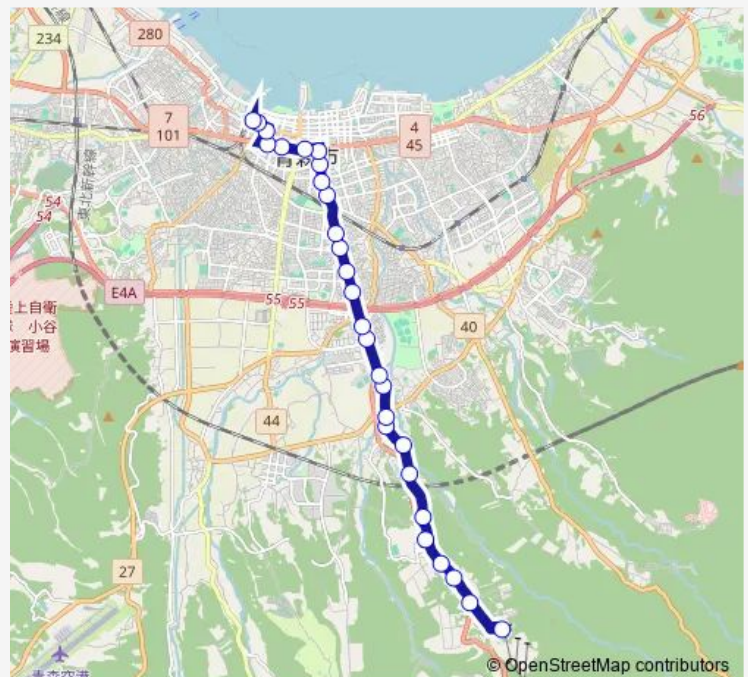

### Route schedule

モヤヒルズ — 青森駅 (降車専用)

Monday 10:35-16:44

Tuesday 10:35-16:44

Wednesday 10:35-16:44

Thursday 10:35-16:44

Friday 10:35-16:44

Saturday 10:37-16:21

### Route info

Direction: モヤヒルズ

Stops: 28

Trip Duration: 1 hour 0 min

A1 国道・古川線

N t t 青森支店前

市役所前

県庁前

## Route info

Direction: モヤヒルズ

Stops: 28

Trip Duration: 0 hour 56 min

新町一丁目

アウガ前

青森駅 (降車専用)

A1 国道・古川線 Bus time schedules and route maps are available in an offline PDF at [busmaps.com](https://busmaps.com). Use the [busmaps.com](https://busmaps.com) website to see live bus times, train schedule or subway schedule, and step-by-step directions for all public transit in Aomori