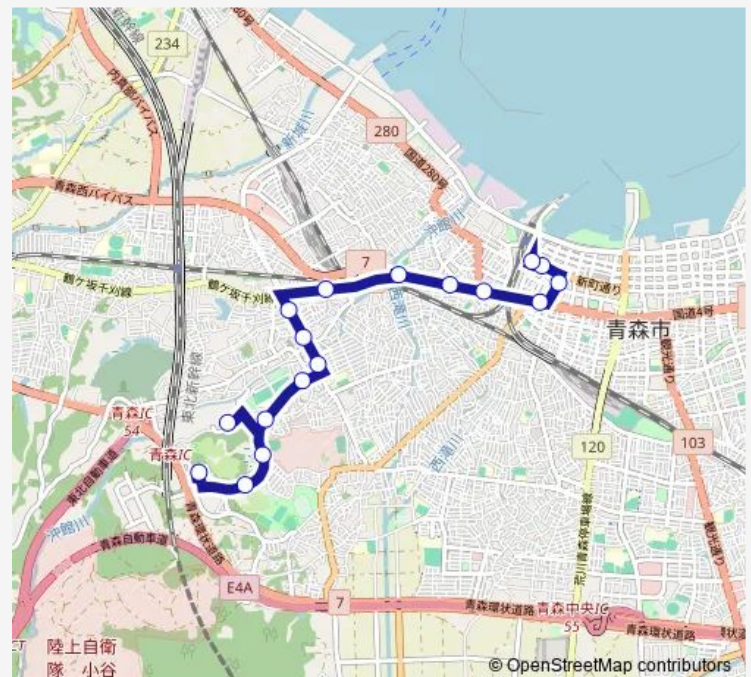

古川 ◎のりば

新町一丁目

アウガ前

青森駅 (降車専用)

### Route schedule

三内丸山遺跡前 — 青森駅 (降車専用)

Monday 06:45-13:53

Tuesday 06:45-13:53

Wednesday 06:45-13:53

Thursday 06:45-13:53

Friday 06:45-13:53

Saturday 13:45-17:57

### Route info

Direction: 三内丸山遺跡前

Stops: 16

Trip Duration: 0 hour 28 min

A1 国道・古川線

## Route info

Direction: 三内丸山遺跡前

Stops: 17

Trip Duration: 0 hour 29 min

A1 国道・古川線 Bus time schedules and route maps are available in an offline PDF at busmaps.com. Use the busmaps.com website to see live bus times, train schedule or subway schedule, and step-by-step directions for all public transit in Aomori