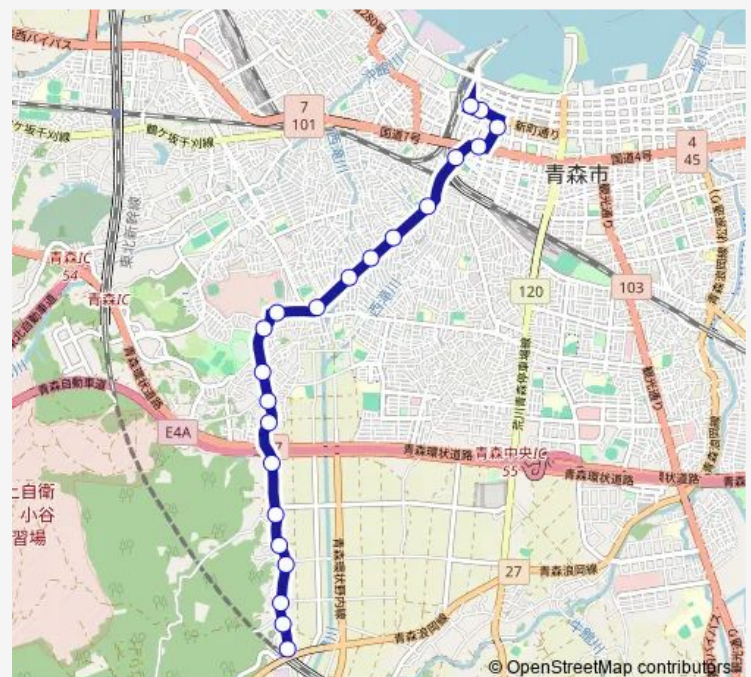

アウガ前

Route schedule

青森変電所前 — 青森駅 (降車専用)

Monday 06:50-19:10

Tuesday 06:50-19:10

Wednesday 06:50-19:10

Thursday 06:50-19:10

Friday 06:50-19:10

Saturday 09:12-19:08

Sunday 09:12-19:08

Route info

Direction: 青森変電所前

Stops: 22

Trip Duration: 0 hour 32 min

A1 国道・古川線

A1 国道・古川線 Bus time schedules and route maps are available in an offline PDF at busmaps.com. Use the busmaps.com website to see live bus times, train schedule or subway schedule, and step-by-step directions for all public transit in Aomori