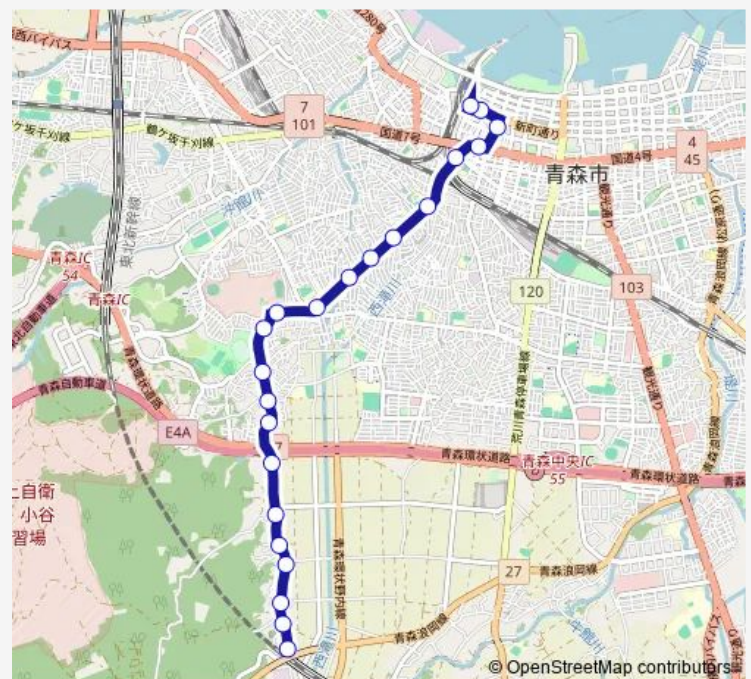

### Route schedule

青森変電所前 — 青森駅 (降車専用)

Monday 06:50-19:10

Tuesday 06:50-19:10

Wednesday 06:50-19:10

Thursday 06:50-19:10

Friday 06:50-19:10

Saturday 09:16-19:00

### Route info

Direction: 青森変電所前

Stops: 22

Trip Duration: 0 hour 31 min

A1 国道・古川線

A1 国道・古川線 Bus time schedules and route maps are available in an offline PDF at [busmaps.com](https://busmaps.com). Use the [busmaps.com](https://busmaps.com) website to see live bus times, train schedule or subway schedule, and step-by-step directions for all public transit in Aomori