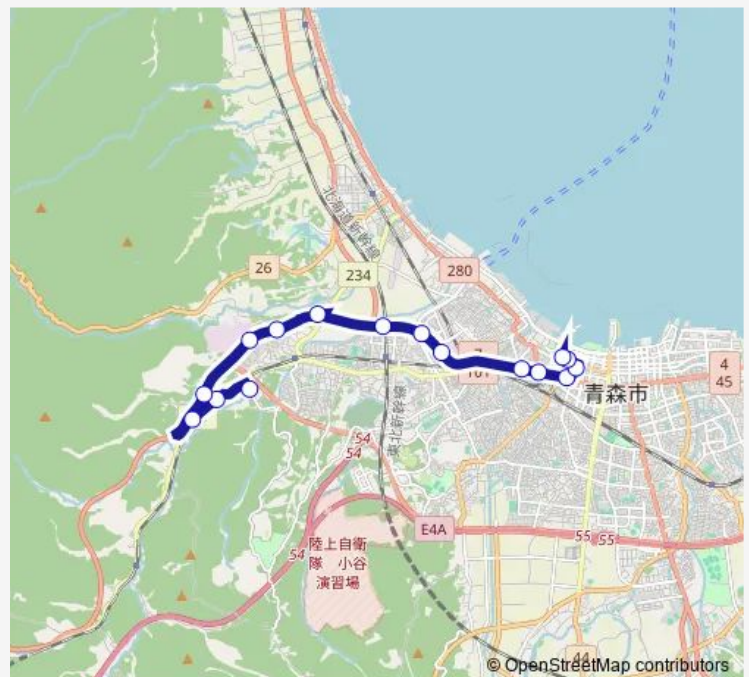

古川 ◎のりば

新町一丁目

アウガ前

青森駅 (降車専用)

### Route schedule

西部営業所 — 青森駅 (降車専用)

Monday 06:52-15:47

Tuesday 06:52-15:47

Wednesday 06:52-15:47

Thursday 06:52-15:47

Friday 06:52-15:47

Saturday 07:17-17:32

### Route info

Direction: 西部営業所

Stops: 16

Trip Duration: 0 hour 34 min

A1 国道・古川線 Bus time schedules and route maps are available in an offline PDF at [busmaps.com](https://busmaps.com). Use the [busmaps.com](https://busmaps.com) website to see live bus times, train schedule or subway schedule, and step-by-step directions for all public transit in Aomori