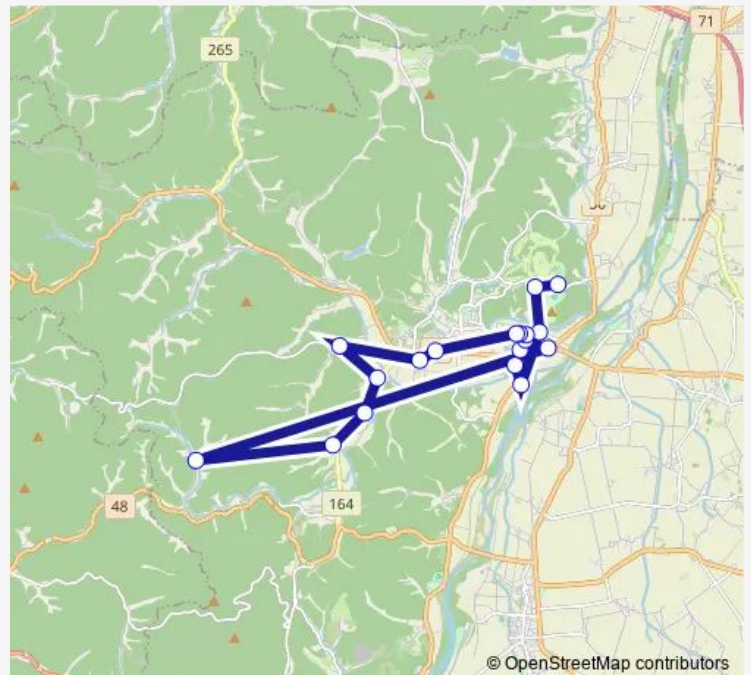

Monday —

Tuesday 15:30

Wednesday —

Thursday —

Friday —

Saturday —

Sunday —

Route info

Direction: さくら荘

Stops: 18

Trip Duration: 1 hour 9 min

Direction

大森地域局前 — さくら荘

18 stops

[Open route schedule](#)

大森地域局前

さくら荘

Route schedule

大森地域局前 — さくら荘

Monday	—
Tuesday	09:10
Wednesday	—
Thursday	—
Friday	—
Saturday	—
Sunday	—

Route info

Direction: 大森地域局前

Stops: 18

Trip Duration: 1 hour 9 min