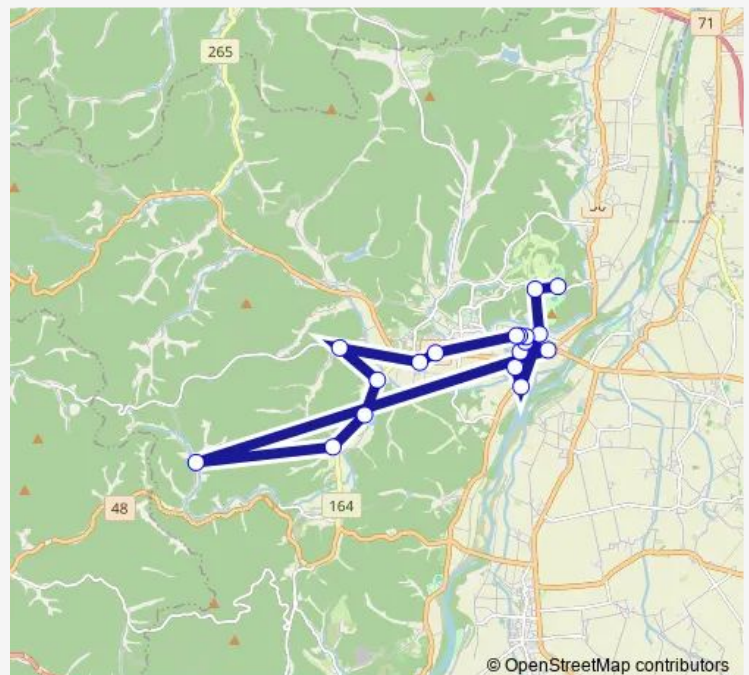

### Route schedule

さくら荘 — 大森地域局前

Monday —

Tuesday 15:30

Wednesday —

Thursday —

Friday —

Saturday —

### Route info

Direction: さくら荘

Stops: 18

Trip Duration: 1 hour 9 min

## Route schedule

大森地域局前 — さくら荘

Monday	—
Tuesday	09:10
Wednesday	—
Thursday	—
Friday	—
Saturday	—
Sunday	—