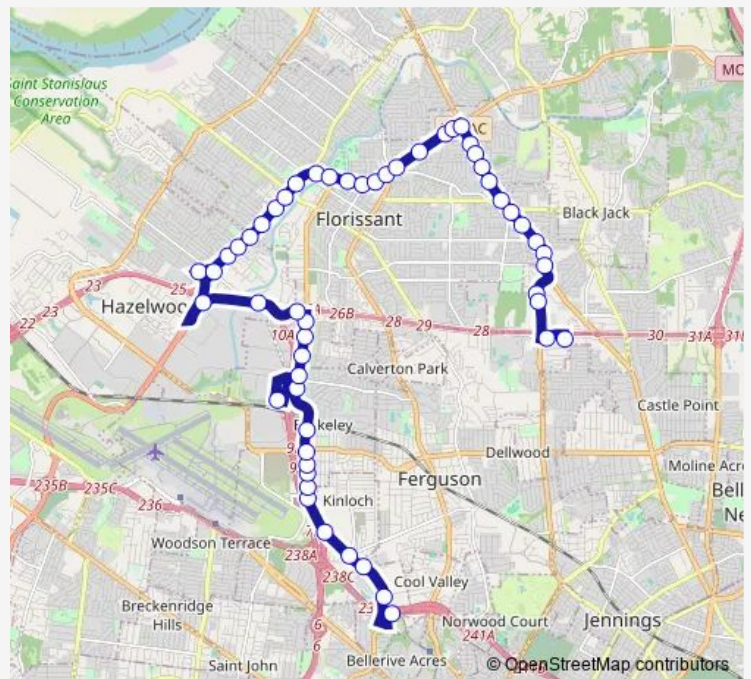

Bus 77 Village Square

[Go to website](#)

Direction
 North County Transit Center — North Hanley Transit Center

55 stops

[Open route schedule](#)

- North County Transit Center
- West Florissant @ Clocktower Nb
- West Florissant @ Seven Hills Nb
- NEW Halls Ferry @ West Florissant Nb
- NEW Halls Ferry @ Helmkampfb Nb
- NEW Halls Ferry @ Greengrass Nb
- NEW Halls Ferry @ Hearthstone Nb
- 12800 NEW Halls Ferry Nb
- NEW Halls Ferry @ Parker Nb
- NEW Halls Ferry @ Parker Spur Nb
- NEW Halls Ferry @ Estates Nb
- NEW Halls Ferry @ Hambletonian Nb
- NEW Halls Ferry @ Santiago Nb
- NEW Halls Ferry @ Leisurewood Court Nb
- Lindbergh @ NEW Halls Ferry Wb
- Lindbergh @ Trotter WAY Wb
- 2375 North Lindbergh Wb
- Lindbergh @ Thunderbird Wb
- Lindbergh @ NEW Florissant Wb
- 1545 North Lindbergh Wb
- Lindbergh @ Lafayette Wb

Route schedule

North County Transit Center — North Hanley Transit Center

Monday	04:30-23:50
Tuesday	04:30-23:50
Wednesday	04:30-23:50
Thursday	04:30-23:50
Friday	04:30-23:50
Saturday	04:50-23:50
Sunday	04:50-23:50

Route info

Direction: North County Transit Center

Stops: 55

Trip Duration: 0 hour 50 min

77 — Village Square

Lindbergh @ ST. Jean Wb

Lindbergh @ ST. Ferdinand Wb

Lindbergh @ Patterson Wb

Thursday 04:50-00:50⁺¹

Friday 04:50-00:50⁺¹

Saturday 04:50-00:50⁺¹

Sunday 04:50-00:50⁺¹

Route info

Direction: North Hanley Transit Center

Stops: 54

Trip Duration: 0 hour 49 min