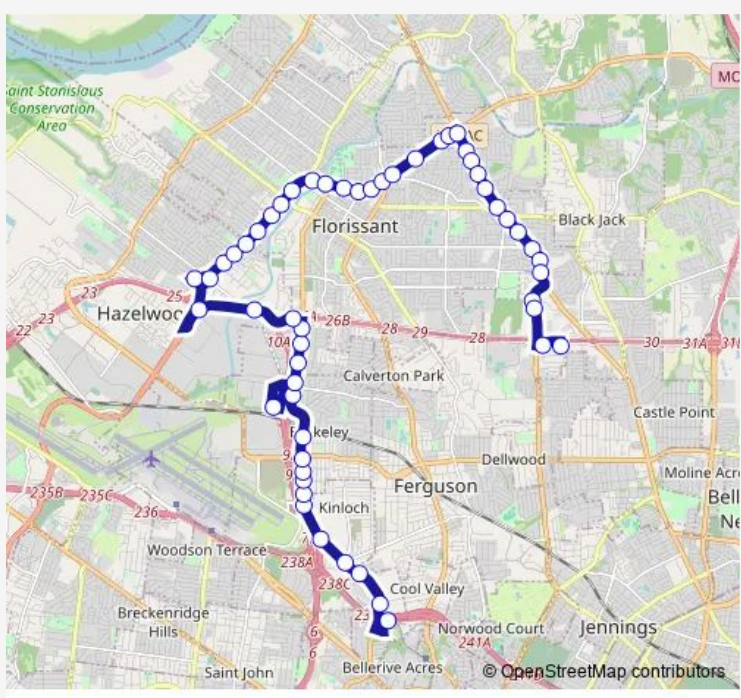

Bus 77 Village Square

[Go to website](#)

Direction
 North County Transit Center — North Hanley Transit Center

55 stops

[Open route schedule](#)

- North County Transit Center
- West Florissant @ Clocktower Nb
- West Florissant @ Seven Hills Nb
- NEW Halls Ferry @ West Florissant Nb
- NEW Halls Ferry @ Helmkampfb Nb
- NEW Halls Ferry @ Greengrass Nb
- NEW Halls Ferry @ Hearthstone Nb
- 12800 NEW Halls Ferry Nb
- NEW Halls Ferry @ Parker Nb
- NEW Halls Ferry @ Parker Spur Nb
- NEW Halls Ferry @ Estates Nb
- NEW Halls Ferry @ Hambletonian Nb
- NEW Halls Ferry @ Santiago Nb
- NEW Halls Ferry @ Leisurewood Court Nb
- Lindbergh @ NEW Halls Ferry Wb
- Lindbergh @ Trotter WAY Wb
- 2375 North Lindbergh Wb
- Lindbergh @ Thunderbird Wb
- Lindbergh @ NEW Florissant Wb
- 1545 North Lindbergh Wb
- Lindbergh @ Lafayette Wb

Route schedule
 North County Transit Center — North Hanley Transit Center

Monday	04:30-23:50
Tuesday	04:30-23:50
Wednesday	04:30-23:50
Thursday	04:30-23:50
Friday	04:30-23:50
Saturday	04:50-23:50
Sunday	04:50-23:50

Route info

Direction: North County Transit Center

Stops: 55

Trip Duration: 0 hour 50 min

77 — Village Square **BusMaps**

Lindbergh @ ST. Jean Wb

Lindbergh @ ST. Ferdinand Wb

Lindbergh @ Patterson Wb

Thursday 04:50-00:50⁺¹

Friday 04:50-00:50⁺¹

Saturday 04:50-00:50⁺¹

Sunday 04:50-00:50⁺¹

Route info

Direction: North Hanley Transit Center

Stops: 54

Trip Duration: 0 hour 49 min