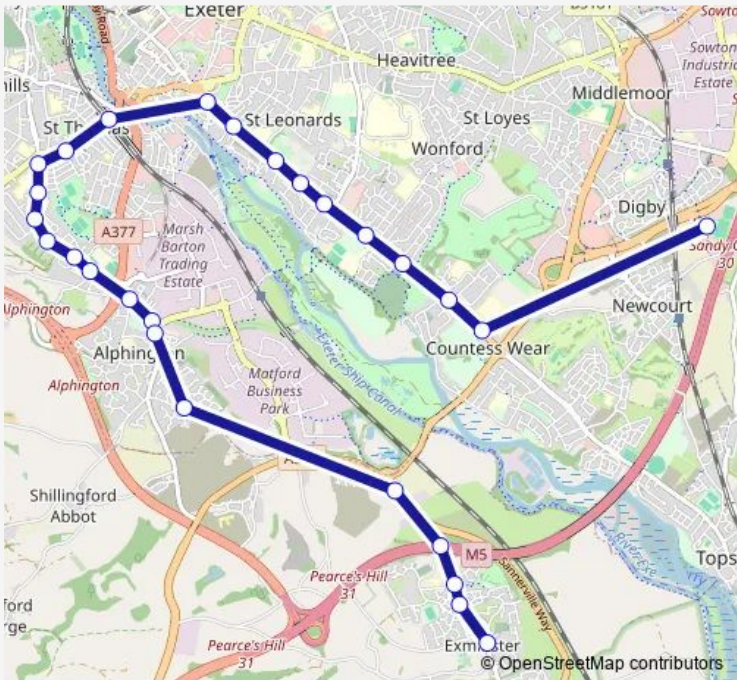

Bus 77 Exmimster - Sandy Park

[Go to website](#)

Direction
 Exeter Chiefs — Victory Hall
 27 stops
[Open route schedule](#)

- Exeter Chiefs
- Infocus
- Southbrook Road
- Crematorium
- Isca College
- Buckerell Lodge Hotel
- Rivermead Road
- County Hall
- Church
- Holloway Street
- Railway Station
- Old Vicarage Road
- Churchill Road
- Church Path Road
- Larch Road
- Cowick Barton
- Newlands Close
- West Exe College
- Fairfax Gardens
- Bakers Yard
- Rosemont Court

Route schedule
 Exeter Chiefs — Victory Hall

Monday	—
Tuesday	—
Wednesday	—
Thursday	—
Friday	—
Saturday	15:30-18:15
Sunday	—

Route info
 Direction: Exeter Chiefs
 Stops: 27
 Trip Duration: 0 hour 40 min

■ 77 — Exmimster - Sandy Park **BusMaps**

Canon Way

Matford Park Farm

M5 Bridge

Milbury Farm

Stowey Arms

Victory Hall

Direction

10:00-12:45

Sunday

—

Route info

Direction: Victory Hall

Stops: 24

Trip Duration: 0 hour 40 min

77 Bus time schedules and route maps are available in an offline PDF at busmaps.com. Use the busmaps.com website to see live bus times, train schedule or subway schedule, and step-by-step directions for all public transit in Exeter