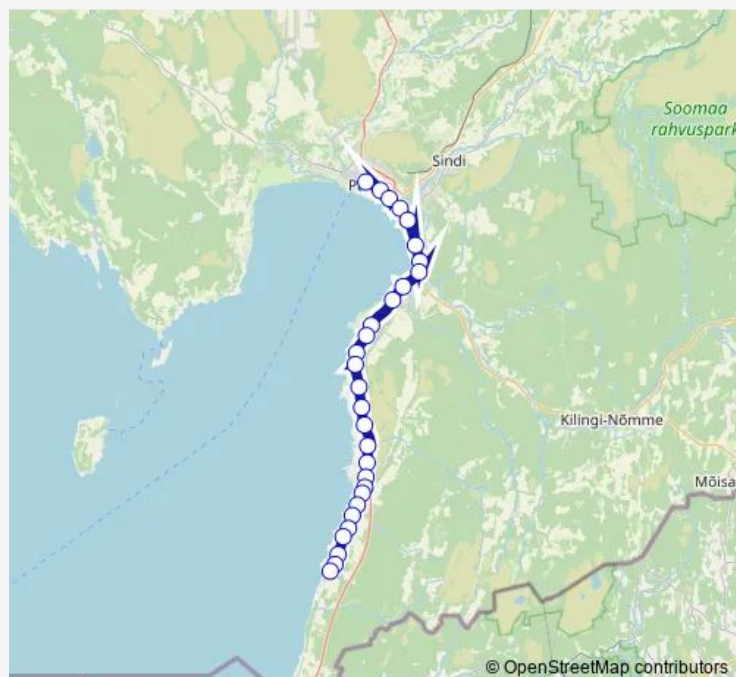

Thursday 12:45

Friday 12:45

Saturday —

Sunday —

Route info

Direction: Pärnu bussijaam

Stops: 29

Trip Duration: 0 hour 54 min

Monday 13:50

Tuesday 13:50

Wednesday 13:50

Thursday 13:50

Friday 13:50

Saturday —

Sunday —

Route info