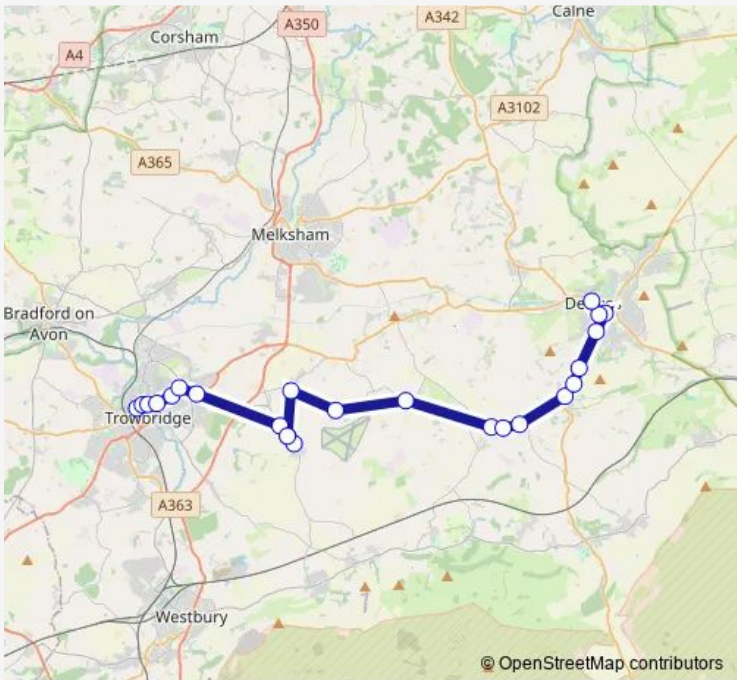

Bus 77 Devizes - Worton - Steeple Ashton - Trowbridge

[Go to website](#)

**Direction**  
 Manvers House — Market Place Costa  
 24 stops  
[Open route schedule](#)

- Manvers House
- Union Street
- Clinic
- Fire Station
- Kenton Drive
- Fieldways
- Newhurst Park
- Newleaze
- St Marys
- Memorial
- St Mary's
- Crossroads
- Field Head
- War Memorial
- Village Hall
- Rose and Crown
- Sandleaze
- Porch House
- Blackberry Lane
- Hartmoor Lane
- Wick Lane

Route schedule  
 Manvers House — Market Place Costa

Monday	14:30
Tuesday	14:30
Wednesday	14:30
Thursday	14:30
Friday	14:30
Saturday	15:00
Sunday	—

Route info  
 Direction: Manvers House  
 Stops: 24  
 Trip Duration: 0 hour 41 min

## Direction

Market Place Bus Island — Manvers House

18 stops

[Open route schedule](#)

Market Place Bus Island

Porch House

Sandleaze

Rose and Crown

## Route schedule

Market Place Bus Island — Manvers House

Monday 09:45

Tuesday 09:45

Wednesday 09:45

Thursday 09:45

Friday 09:45

Saturday 09:50