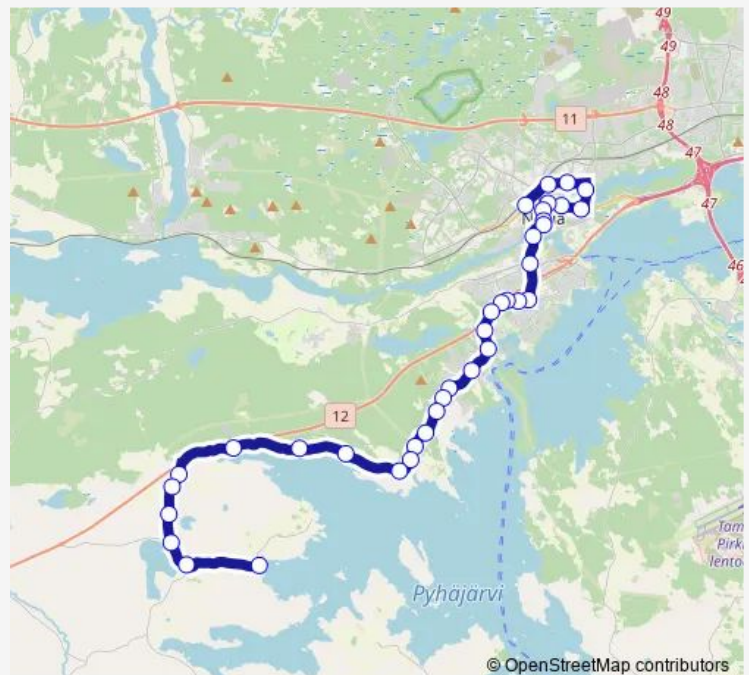

Thursday 16:30

Friday 14:10-15:45

Saturday —

Sunday —

Route info

Direction: Nokia A

Stops: 36

Trip Duration: 0 hour 39 min