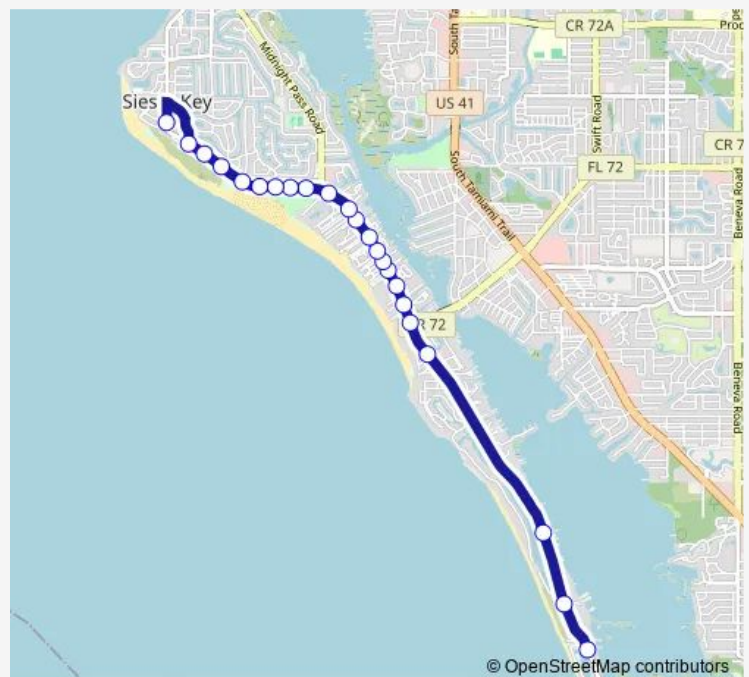

Beach RD @ Beach WAY Dr

Beach RD @ Beach WAY DR Ns

Beach RD @ Avenida DEL Mare

Beach RD @ Calle DEL Invierno

Beach RD @ Plaza DES LAS Palmas

Route schedule

Midnight Pass RD @ Turtle Beach Rd — Ocean Blvd @ Calle Miramar

Monday 08:00-21:30

Tuesday 08:00-21:30

Wednesday 08:00-21:30

Thursday 08:00-21:30

Friday 08:00-21:30

Saturday 08:00-21:30

Sunday 08:00-21:30

Route info

Direction: Midnight Pass RD @ Turtle Beach Rd

Stops: 23

Trip Duration: 0 hour 30 min

77 — Siesta Islander

Beach RD @ Calle DE LA Siesta

Ocean Blvd @ Calle Miramar

Direction

Ocean Blvd @ Calle Miramar — Midnight Pass RD @ Turtle Beach Rd

Thursday 08:00-21:30

Friday 08:00-21:30

Saturday 08:00-21:30

Sunday 08:00-21:30

Route info

Direction: Ocean Blvd @ Calle Miramar

Stops: 22

Trip Duration: 0 hour 30 min