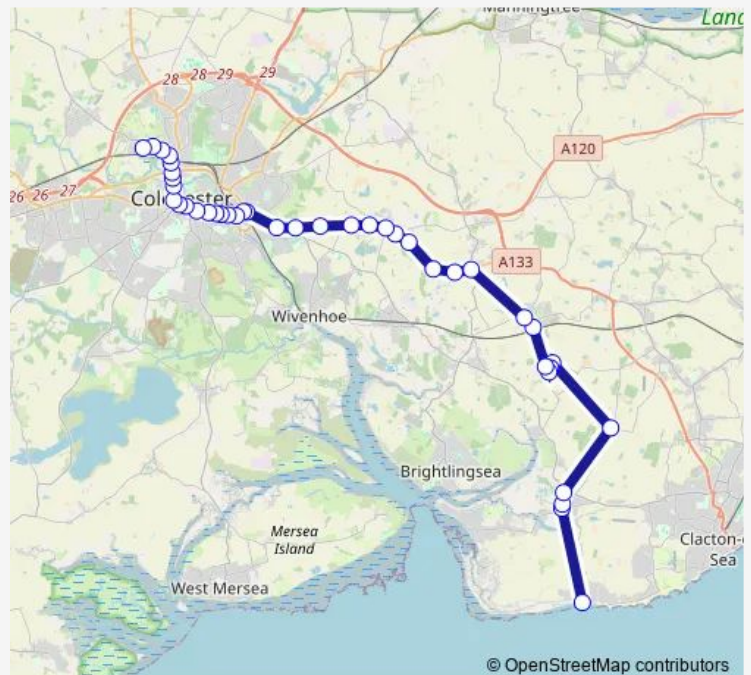

### Route schedule

Norman Way Schools — Plough Road

Monday 15:52

Tuesday 15:52

Wednesday 15:52

Thursday 15:52

Friday 15:52

Saturday —

### Route info

Direction: Norman Way Schools

Stops: 33

Trip Duration: 0 hour 56 min

77 — Braiswick - Colchester - Aingers Green - (St Osyth)

Chapel Ln

Elmstead Market

Beth Chatto Gdns