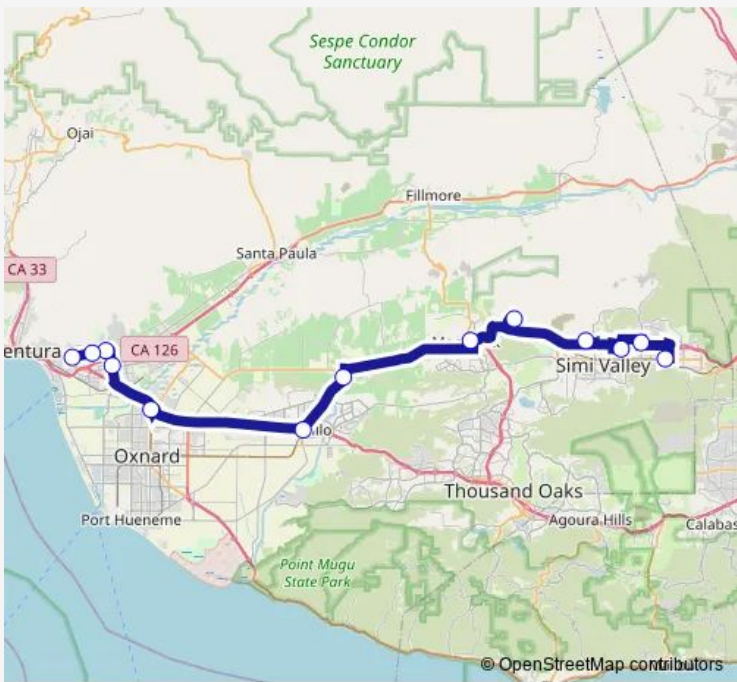

## Bus 77 Cross County Limited

[Go to website](#)

**Direction**  
 Simi Valley Metrolink — Pacific View Mall (Ventura Transit Center)  
 13 stops  
[Open route schedule](#)

- Simi Valley Metrolink
- Simi Valley Civic Center - Se
- NW Cochran St/Galena St (Simi Valley Park & Ride)
- Simi Town Center Wb
- Moorpark College
- Moorpark Station Wb
- Somis SW corner Somis Rd/Rice St
- Camarillo Metrolink Station
- Esplanade Mall Nb
- Ventura County Government Center (NE Victoria Ave/Telephone Rd)
- Buena High School (NW corner Telegraph/Wake Forest)
- Ventura College (NW corner of Telegraph/Estates Ave)
- Pacific View Mall (Ventura Transit Center)

**Route schedule**  
 Simi Valley Metrolink — Pacific View Mall (Ventura Transit Center)

Monday	06:00-20:20
Tuesday	06:00-20:20
Wednesday	06:00-20:20
Thursday	06:00-20:20
Friday	06:00-20:20
Saturday	—
Sunday	—

**Route info**  
 Direction: Simi Valley Metrolink  
 Stops: 13  
 Trip Duration: 1 hour 47 min

## Direction

Pacific View Mall (Ventura Transit Center) — Simi Valley Metrolink

13 stops

[Open route schedule](#)

Pacific View Mall (Ventura Transit Center)

Ventura College (SW Corner of Telegraph/Estates Ave)