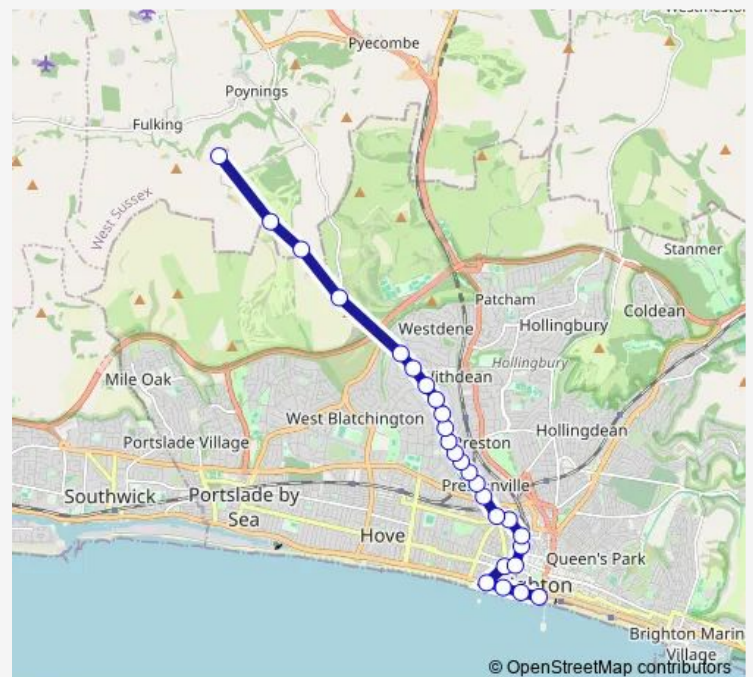

Hill Brow South

Tongdean Lane West

Dyke Approach

Route schedule

Old Steine south — Devils Dyke

Monday —

Tuesday —

Wednesday —

Thursday —

Friday —

Saturday —

Sunday 12:34-15:04

Route info

Direction: Old Steine south

Stops: 24

Trip Duration: 0 hour 33 min

77 — Devils Dyke - Brighton [breeze Up To The Downs]

Brighton and Hove Golf Club

Hangleton Bridleway

Devils Dyke

Direction

Devils Dyke — Old Steine south

23 stops

[Open route schedule](#)

Devils Dyke

Hangleton Bridleway

Brighton and Hove Golf Club

Dyke Approach

Tongdean Lane West

Hill Brow South

Tongdean Road

Hazeldene Meads