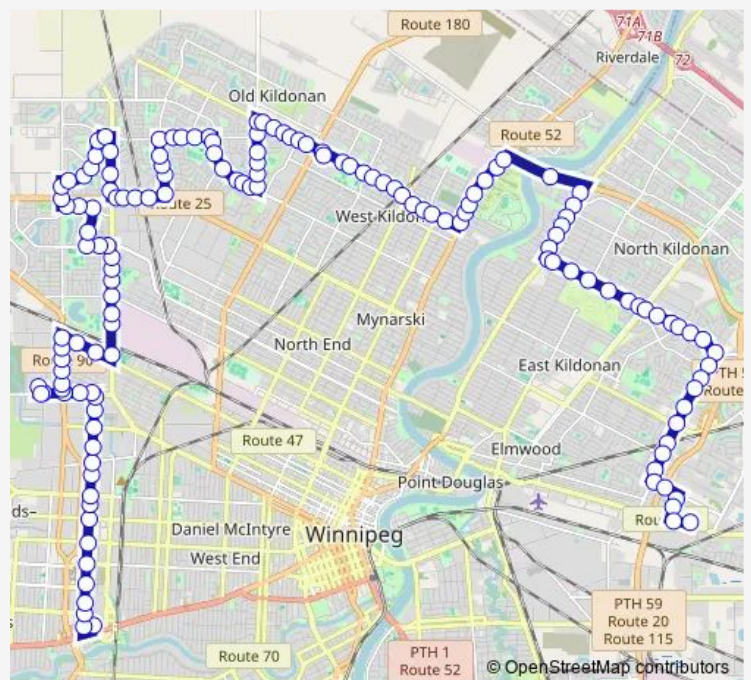

Northbound St James at Dublin

Northbound St James at Bangor

Northbound St James at Notre Dame

Westbound Notre Dame at St. James

Westbound Notre Dame at Tentler

Westbound Notre Dame at King Edward

Westbound Notre Dame at Sherwin

**Route schedule**

Northbound Polo Park Terminal at Polo Park (77) —  
 Southbound Kildonan Place Terminal at Kildonan Place (77)

Monday	05:52-22:14
Tuesday	05:52-22:14
Wednesday	05:52-22:14
Thursday	05:52-22:14
Friday	05:52-22:14
Saturday	06:07-18:19
Sunday	11:12-18:19

**Route info**

Direction: Northbound Polo Park Terminal at Polo Park (77)

Stops: 141

Trip Duration: 1 hour 26 min

77 — Crosstown North

Westbound RRC Polytech at RRC Polytech (77)

Eastbound Notre Dame at Sherwin

Northbound King Edward at Notre Dame

Northbound King Edward at Legion

Northbound King Edward at Bannatyne

Northbound King Edward at Elgin

Northbound King Edward at Pacific

Northbound King Edward at Logan

Eastbound Logan at Ada