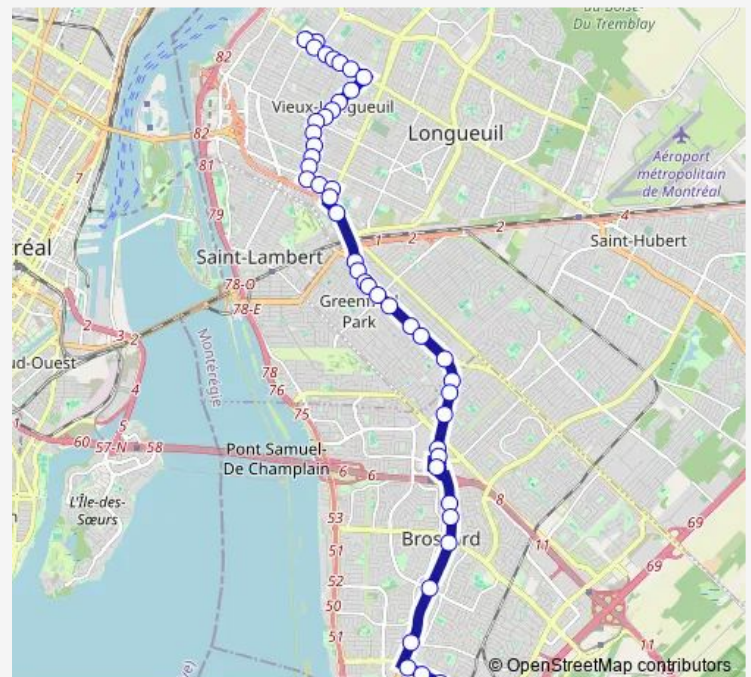

Taschereau / Mary

Route schedule

Isabelle / Illinois — Thurber / De Gentilly E.

Monday 06:27-21:25

Tuesday 06:27-21:25

Wednesday 06:27-21:25

Thursday 06:27-21:25

Friday 06:27-21:25

Saturday 07:44-21:43

Sunday 07:44-21:43

Route info

Direction: Isabelle / Illinois

Stops: 43

Trip Duration: 0 hour 41 min

2975 Taschereau

Taschereau / Mance

Wednesday 05:50-21:09

Thursday 05:50-21:09

Friday 05:50-21:09

Saturday 06:58-20:58

Sunday 06:58-20:58

Route info

Direction: Thurber / De Gentilly E.

Stops: 51