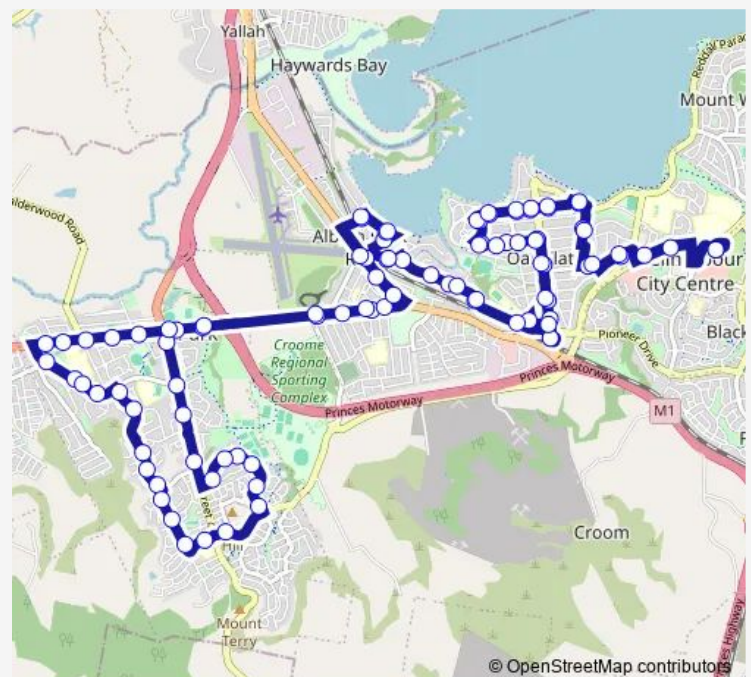

Bus 77 Shellharbour to Albion Park (Loop Service)

[Go to website](#)

Direction

Albion Park Station, Coach Stop — Stockland Shellharbour

82 stops

[Open route schedule](#)

- Albion Park Station, Coach Stop
- Woollybutt Dr Before Jarrah Way
- Jarrah Way At Sugargum St
- Spotted Gum Rd After Blackwood Way
- Koda Rd At Elm St
- Ash Av After Elm St
- Ash Av Before Oak St
- Oak St Opp Conifer St
- Oak St After Currajong Pl
- Croome Rd Opp Albion Park Cemetery
- Croome Rd Opp 39
- Croome Rd Opp Maple St
- Tongarra Rd After Stapleton Av
- Tongarra Rd Opp Halket Lane
- Tongarra Rd Before Amaral Av
- Illawarra Hwy Before Macquarie St
- St Paul's Catholic Primary School, Tongarra Rd
- Church St Opp Sophia St
- St Joseph's Catholic High School, Church St
- Church St Opp Tuross St
- Church St Opp Severn Pl

Route schedule

Albion Park Station, Coach Stop — Stockland Shellharbour

Monday	19:21
Tuesday	19:21
Wednesday	19:21
Thursday	19:21
Friday	19:21
Saturday	—
Sunday	—

Route info

Direction: Albion Park Station, Coach Stop

Stops: 82

Trip Duration: 1 hour 4 min

77 — Shellharbour to Albion Park (Loop Service)

Hillside Dr At Scarborough Cct

Hillside Dr After Scarborough Cct

Hillside Dr At Tallowood St

Hillside Dr Opp Nepean Pl

Hillside Dr Before Daintree Dr