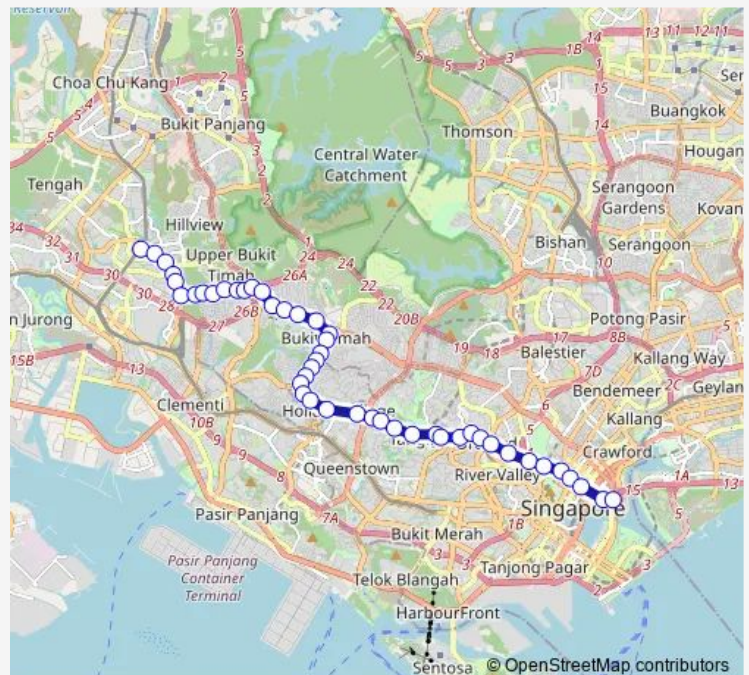

Thursday 06:00

Friday 06:00

Saturday 06:00

Sunday 06:00

Route info

Direction: Bt Batok Int

Stops: 47

Trip Duration: 1 hour 14 min

Dynasty Lodge

Regent Villa

Opp Hse No. 516

Hse No. 589

Opp Tan Boon Chong Ave

Aft Coronation Rd West

Opp Holland Village

Fairlodge

Route info

Direction: Marina Ctr Ter

Stops: 49

Trip Duration: 1 hour 14 min

Hse No. 532

Opp Regent Villa

Opp Dynasty Gdn li

Garlick Ville