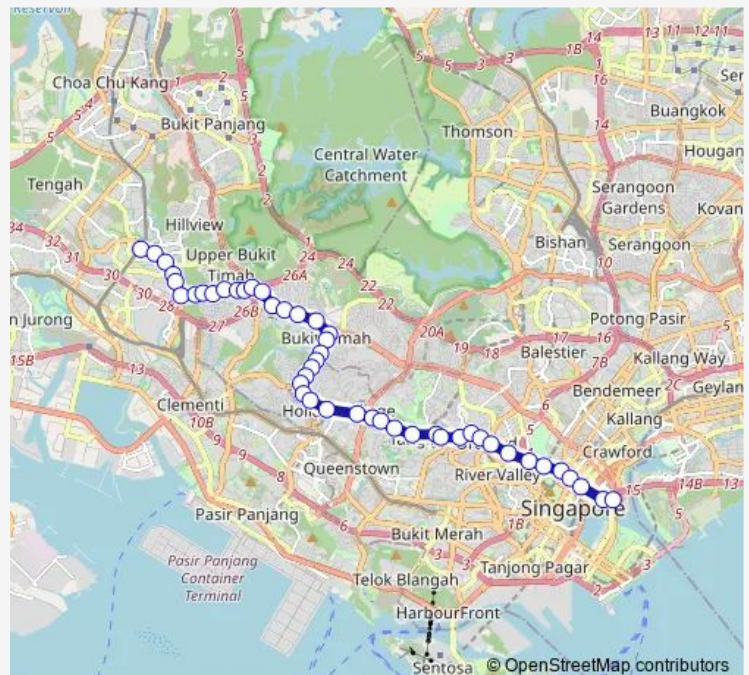

Thursday 06:00

Friday 06:00

Saturday 06:00

Sunday 06:00

Route info

Direction: Bt Batok Int

Stops: 47

Trip Duration: 1 hour 14 min

Dynasty Lodge

Regent Villa

Opp Hse No. 516

Hse No. 589

Opp Tan Boon Chong Ave

Aft Coronation Rd West

Opp Holland Village

Fairlodge

Route info

Direction: Marina Ctr Ter

Stops: 49

Trip Duration: 1 hour 14 min

Hse No. 532

Opp Regent Villa

Opp Dynasty Gdn li

Garlick Ville