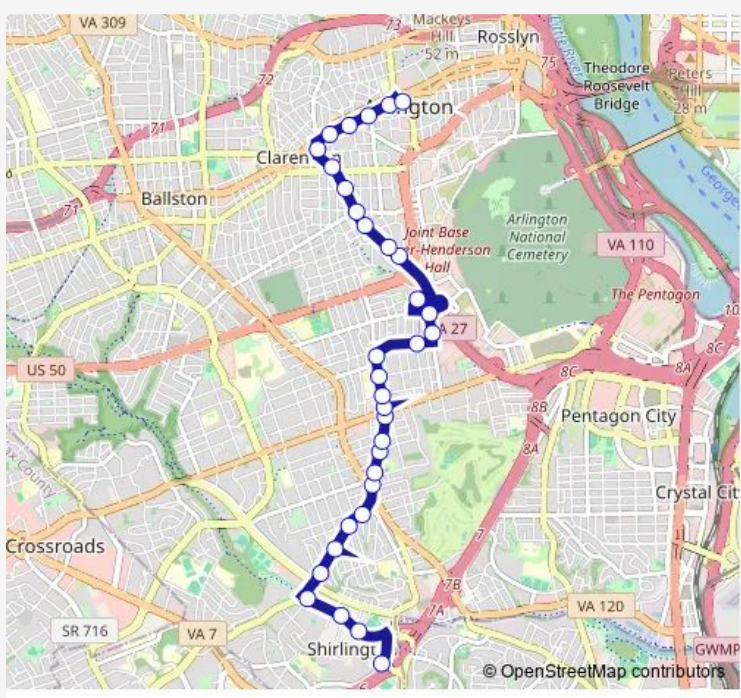

Bus 77 Shirlington-Lyon Park-Courthouse

[Go to website](#)

Direction
 S Quincy ST NB AT Shirlington Station BAY E — 15th ST N @ N Uhle St
 33 stops
[Open route schedule](#)

- S Quincy ST NB AT Shirlington Station BAY E
- S Arlington Mill DR WB @ Campbell AVE Fs
- S Arlington Mill DR WB @ S Taylor ST Fs
- S Arlington Mill DR WB @ 28th RD S Ns
- S Walter Reed DR NB @ S Randolph ST Ns
- S Walter Reed DR NB @ S Pollard ST Fs
- S Walter Reed DR NB @ S Nelson ST Fs
- S Walter Reed DR NB @ 19th ST S Ns
- S Walter Reed DR NB @ 16th RD S Ns
- S Walter Reed DR NB @ 16th ST S Fs
- S Walter Reed DR NB @ 13th RD S Ns
- S Walter Reed DR NB @ 13th ST S Ns
- S Walter Reed DR NB @ Columbia Pike Ns
- S Walter Reed DR NB @ Columbia Pike Fs
- S Walter Reed DR NB @ 9TH ST S Ns
- S Walter Reed DR NB @ 8TH ST S Ns
- S Walter Reed DR NB @ 6TH ST S Ns
- 6TH ST S EB @ S Wayne ST Fs
- S Courthouse RD NB @ 5TH ST S Ns
- S Courthouse RD NB @ 2ND ST S Ns
- S Uhle ST SB @ S Walter Reed DR Fs

Route schedule

S Quincy ST NB AT Shirlington Station BAY E — 15th ST N @ N Uhle St

Monday	06:00-22:00
Tuesday	06:00-22:00
Wednesday	06:00-22:00
Thursday	06:00-22:00
Friday	06:00-22:00
Saturday	—
Sunday	—

Route info

Direction: S Quincy ST NB AT Shirlington Station BAY E

Stops: 33

Trip Duration: 0 hour 25 min

77 — Shirlington-Lyon Park-Courthouse **BusMaps**

Washington Blvd NB @ N Wayne ST Ns

Washington Blvd NB @ N Barton ST Fs

Washington Blvd NB @ N Bryan ST Ns

Washington Blvd NB @ N Pershing DR Ns

Washington Blvd NB @ 9TH ST N Ns

Washington Blvd NB @ 10th ST N Fs

N Highland ST NB @ 11th ST N Fs

Clarendon Blvd EB @ N Fillmore ST Ns