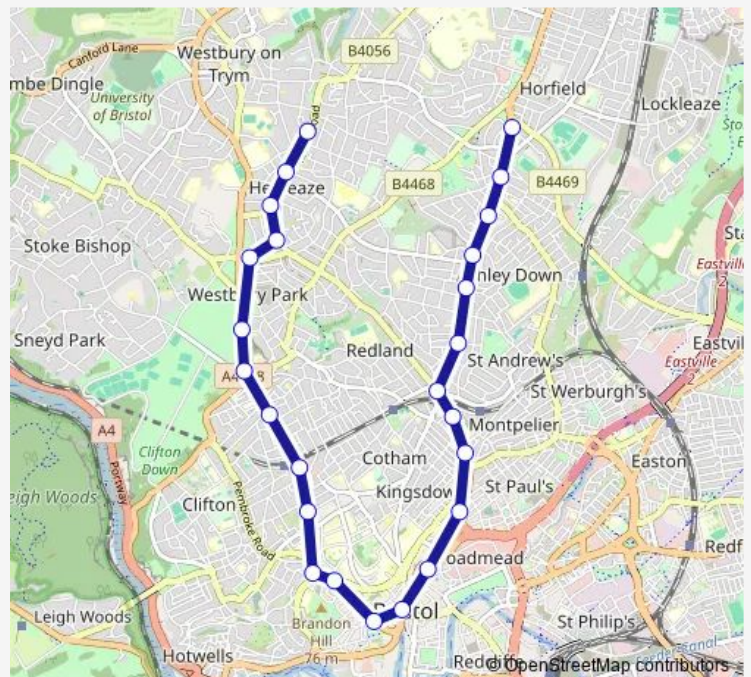

Thursday 07:00-22:32

Friday 07:00-22:32

Saturday 09:30-22:30

Sunday 09:30-18:53

Route info

Direction: Muller Road Top

Stops: 25

Trip Duration: 0 hour 41 min

77 — Henleaze - Horfield

Northumbria Drive

Henleaze Road

Henley Grove

Dorset Road

Direction

Dorset Road — Muller Road Top

29 stops

Nevil Road

Ashley Down Road

Route schedule

Dorset Road — Muller Road Top

Monday 07:06-22:30

Tuesday 07:06-22:30

Wednesday 07:06-22:30

Thursday 07:06-22:30

Friday 07:06-22:30

Saturday 10:20-23:10

Sunday 10:17-19:42

Route info

Direction: Dorset Road

Stops: 29

Trip Duration: 1 hour 1 min

Churchways Avenue