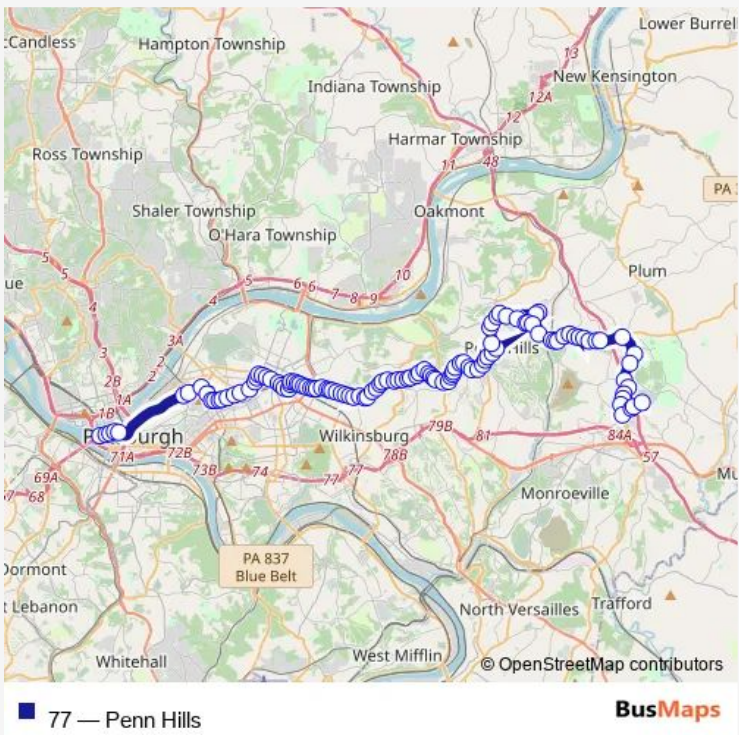

**Bus 77 Penn Hills**

[Go to website](#)

**Direction**  
 Liberty AVE + Gateway #4 — BOYCE CAMPUS EAST  
 PKG LOT + STEPS

118 stops

[Open route schedule](#)

- Liberty AVE + Gateway #4
- LIBERTY AVE + MARKET ST
- Liberty AVE + Sixth Ave
- Liberty AVE + 9TH St
- SEVENTH AVE + WILLIAM PENN PL
- Bigelow Blvd + Herron Fs
- Bigelow Blvd + Harding Way
- Bigelow Blvd + Bloomfield Bridge
- Craig ST + Bigelow Fs
- Baum Blvd + Craig Fs
- Baum Blvd + Melwood Fs
- Baum Blvd + Enfield ST Fs
- Baum Blvd + Millvale Ave
- Baum Blvd + Morewood Ave
- Baum Blvd + Cypress St
- Baum Blvd + Liberty Fs
- Baum Blvd + Fairmount ST Fs
- Negley AVE + Friendship Ave
- Negley AVE + Coral St
- Negley AVE + Penn Ave
- Penn AVE AT S ST. Clair St

**Route schedule**  
 Liberty AVE + Gateway #4 — BOYCE CAMPUS EAST  
 PKG LOT + STEPS

Monday	05:46-22:59
Tuesday	05:46-22:59
Wednesday	05:12-22:59
Thursday	05:12-22:59
Friday	05:46-22:59
Saturday	06:08-21:20
Sunday	05:12-20:18

**Route info**

Direction: Liberty AVE + Gateway #4

Stops: 118

Trip Duration: 1 hour 6 min

Penn AVE + Beatty St

Penn AVE + Highland Ave

PENN AVE + EASTSIDE III DR

Penn AVE + Shady AVE FS (Giant Eagle)